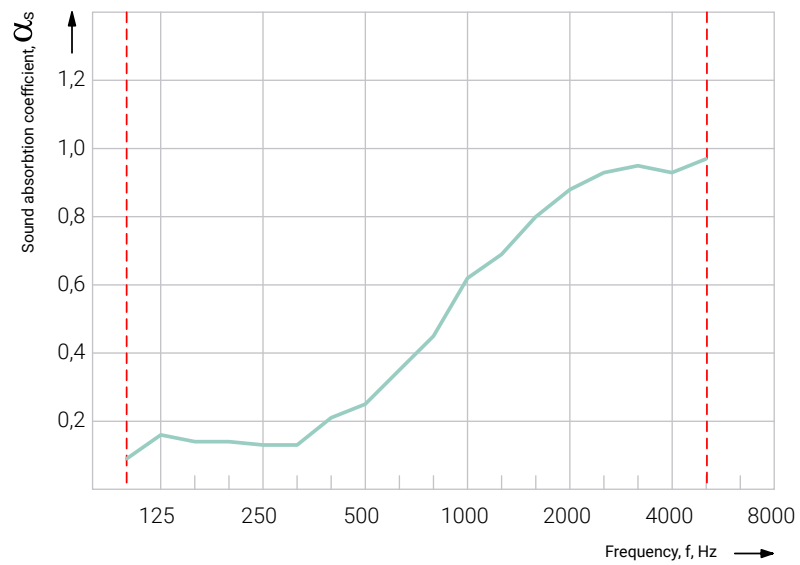

- Polyester carpet and fabric cleaners can be used. Always test an inconspicuous area first.

FIXING SYSTEMS

Ceiling Mounted

Ceiling Suspended

Ceiling and Floor Suspended

DATASHEET PET-FELT BOARD 12 MM

- Frequency range according to the standard
- Measured characteristics