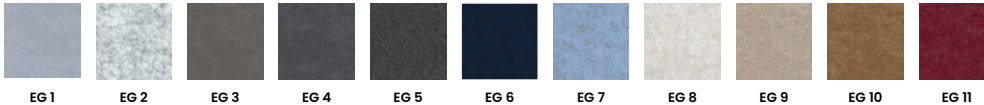

PRODUCT DETAILS

Characteristics

Diffusion

Absorption

Weight	Material	Thickness	Applications
2400 g/mp	PET-Felt	12 mm/0.4 inch	Indoor areas only

Color

Slight color deviations may occur since the PET Felt panels are made from recycled fibers. It is recommended to use the same batch per project. When placing an order take a margin into account for unforeseen changes or additions to a design plan.

Standard