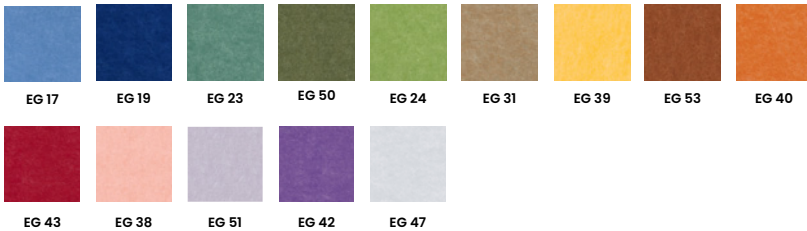

Non-Standard*

*A minimum quantity order is required for non-standard colors, for more details please check our online configurator.

Fire Rating

B-s1, d0 classification
ASTME84 Class A

Environment

ASKIA PET is 50% recycled
ASKIA PET is 100% recyclable
Zero carbon manufacturing
Low formaldehyde emission

Installation

To install the panels, we recommend using a polymer adhesive sealant, such as Bison Poly Max High Track. The advantage of using this one is that it does not harden immediately, so you can still make adjustments while mounting.

The kit is not included with the panels, but can be found at any construction materials store.

Care Instructions

- Vacuum to remove dust.
- PET Felt is easy to clean and maintain. Most stains can be removed with water, then the material can be patted dry with a clean cloth.
- Never rub the PET Felt, as it can damage the material.
- Polyester carpet and fabric cleaners can be used. Always test an inconspicuous area first.

How to order

Consult your project area

Decide how many panels you need

Use our configurator for orders