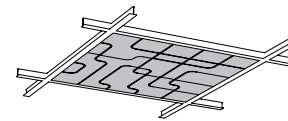

PRODUCT DETAILS

Adaptable

Our ceiling frame collection is available in various sizes and configurations, offering versatility to suit any space or design requirement. Whether you need a compact option for a small area or a larger frame for more expansive environments, the range of sizes ensures a perfect fit.

Multiple finishes

Opt for the mix of textures and colors that best suits your space, access the configurator to design your own unique combination.

Frame - Chipboard & Melamine

X01 U899 ST9	X02 W1000 ST9	X03 U830 ST9	X04 U732 ST9	X05 U630 ST9	X06 U311 ST9	X07 U504 ST9	X08 U748 ST9	X09 Birch U732 ST9	X10 Oak U3395 ST12	X11 Walnut U1714 ST19

Profile - Metal

RAL 1018	RAL 3004	RAL 5003	RAL 6005	RAL 7037	RAL 9003	RAL 9005

Installation

The grid frame comes with an installation kit, to install the grid frame, we recommend consulting the Grid Frame Assembly Manual. The kit does not include the ceiling mounting screws.

Grid frame specifications

Frame: 18mm/0.71 inch melamine-faced chipboard, standard height 100mm/ 3.9 inch

Profile: 24mm/15/16 inch wide T-type metal profiles.

Versatile

The ceiling frame is designed to complete our panel collections. Explore the Flat, Baffle and Volumetric Panels collection to find the ideal panels that will transform your ceiling into a modern and effective design element.

Flat

Daily maintenance

For daily maintenance of Grid Frames use a damp cloth to clean the entire surface of the frame. Dust with care, use a microfiber cloth when dry dusting.

How to order

Consult your project area

Decide how many panels you need

Use our configurator for orders