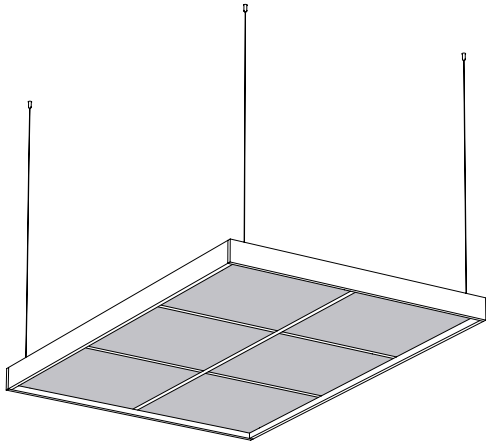

### Grid frame specifications

Frame: 18mm/0.71 inch melamine-faced chipboard, standard height 100mm/ 3.9 inch

Profile: 24mm/15/16 inch wide T-type metal profiles.

### Versatile

The ceiling frame is designed to complete our panel collections. Explore the Flat, Baffle and Volumetric Panels collection to find the ideal panels that will transform your ceiling into a modern and effective design element.

### How to order

Consult your project area

Decide how many panels you need

Use our configurator for orders

2X2

2X3

**2X4**

**4X4**

**3X3**

1861/73"

**3X4**

2461/97"