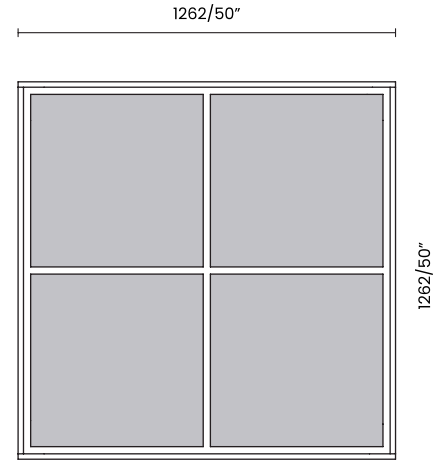

### Grid frame specifications

Frame: 18mm/0.71 inch melamine-faced chipboard, standard height 100mm/ 3.9 inch

Profile: 24mm/15/16 inch wide T-type metal profiles.

### How to order

Consult your project area

Decide how many panels you need

Use our configurator for orders

2X2

2X3

**2X4**

**4X4**

**3X3**

1861/73"

**3X4**

2461/97"