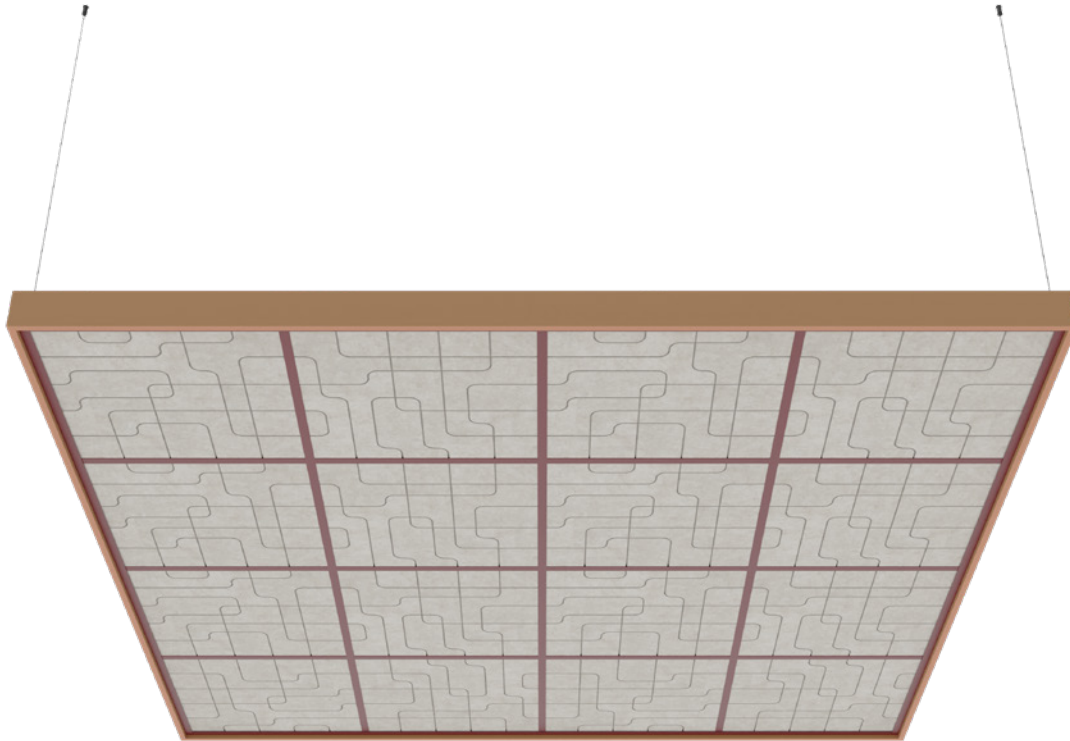

# ACOUSTIC ISLAND

designed by ARS

This ceiling frames collection offers a diverse range of options to elevate any interior space. Designed for both aesthetic appeal and functional enhancement, these frames come in various styles, finishes, and materials to suit different design preferences.

Each frame is easy to install and can be used to create distinct visual focal points while incorporating acoustic panels for improved sound quality.