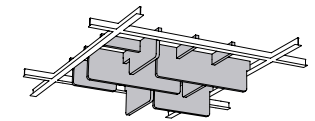

Volumetric

Daily maintenance

For daily maintenance of Grid Frames use a damp cloth to clean the entire surface of the frame. Dust with care, use a microfiber cloth when dry dusting.

How to order

Consult your project area

Decide how many panels you need

Use our configurator for orders