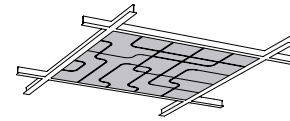

Multiple finishes

Opt for the mix of textures and colors that best suits your space, access the configurator to design your own unique combination.

Frame - Chipboard & Melamine

Profile - Metal

Grid width - 24mm

Installation

The grid frame comes with an installation kit, to install the grid frame, we recommend consulting the Grid Frame Assembly Manual.

How to order

Consult your project area

Decide how many panels you need

Contact us for questions and order

Versatile

The ceiling frame is designed to complete our panel collections, explore the Flat, Baffle and Volumetric Panels collection to find the ideal panels that will transform your ceiling into a modern and effective design element.