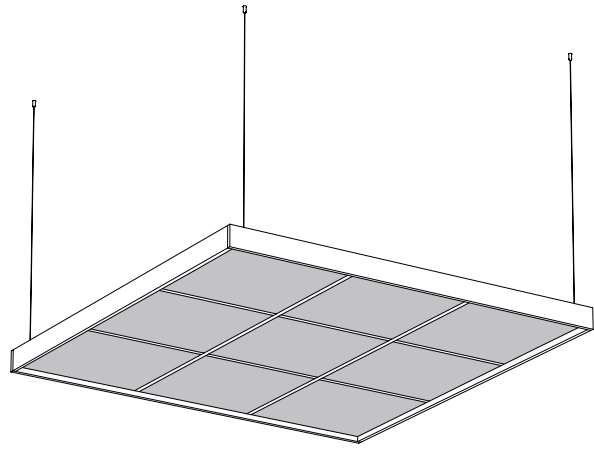

3X3

1861/73"

3X4

2461/97"