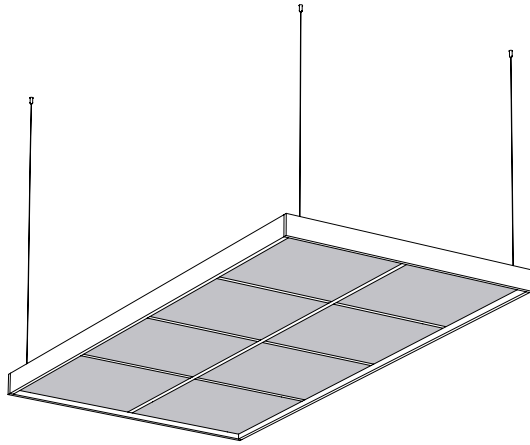

Multiple finishes

Opt for the mix of textures and colors that best suits your space, access the configurator to design your own unique combination.

Frame - Chipboard & Melamine

Profile - Metal

Grid width - 24mm

Contact us for questions and order

Versatile

The ceiling frame is designed to complete our panel collections, explore the Flat, Baffle and Volumetric Panels collection to find the ideal panels that will transform your ceiling into a modern and effective design element.

Flat

Baffle

Volumetric

Daily maintenance

For daily maintenance of Grid Frames use a damp cloth to clean the entire surface of the frame. Dust with care, use a microfiber cloth when dry dusting.

2X2

2X3

2X4