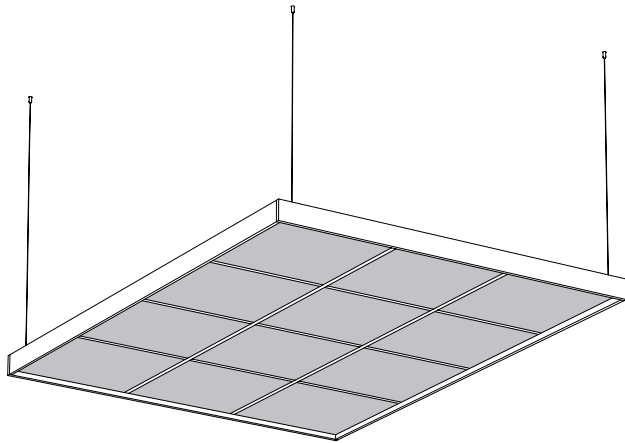

Multiple finishes

Opt for the mix of textures and colors that best suits your space, access the configurator to design your own unique combination.

Frame - Chipboard & Melamine

Profile - Metal

Grid width - 24mm

Contact us for questions and order

Versatile

The ceiling frame is designed to complete our panel collections, explore the Flat, Baffle and Volumetric Panels collection to find the ideal panels that will transform your ceiling into a modern and effective design element.

4X4

3X3

1861/73"

3X4

2461/97"