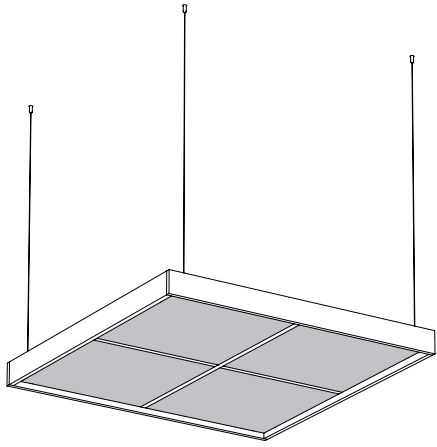

Multiple finishes

Opt for the mix of textures and colors that best suits your space, access the configurator to design your own unique combination.

Frame - Chipboard & Melamine

Profile - Metal

Grid width - 24mm

Contact us for questions and order

Versatile

The ceiling frame is designed to complete our panel collections, explore the Flat, Baffle and Volumetric Panels collection to find the ideal panels that will transform your ceiling into a modern and effective design element.

Flat

Baffle

Volumetric

Daily maintenance

For daily maintenance of Grid Frames use a damp cloth to clean the entire surface of the frame. Dust with care, use a microfiber cloth when dry dusting.

2X2

2X3

2X4