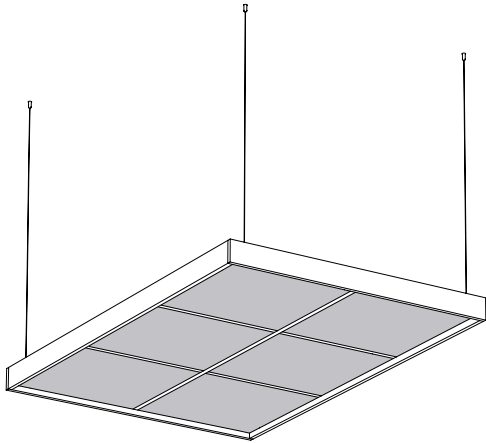

Contact us for questions and order

Versatile

The ceiling frame is designed to complete our panel collections, explore the Flat, Baffle and Volumetric Panels collection to find the ideal panels that will transform your ceiling into a modern and effective design element.

Flat

Baffle

Volumetric

Daily maintenance

For daily maintenance of Grid Frames use a damp cloth to clean the entire surface of the frame. Dust with care, use a microfiber cloth when dry dusting.

2X2

2X3

2X4