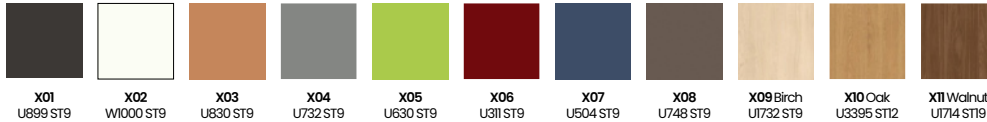

Multiple finishes

Opt for the mix of textures and colors that best suits your space, access the configurator to design your own unique combination.

Frame - Chipboard & Melamine

Profile - Metal

Grid width - 24mm