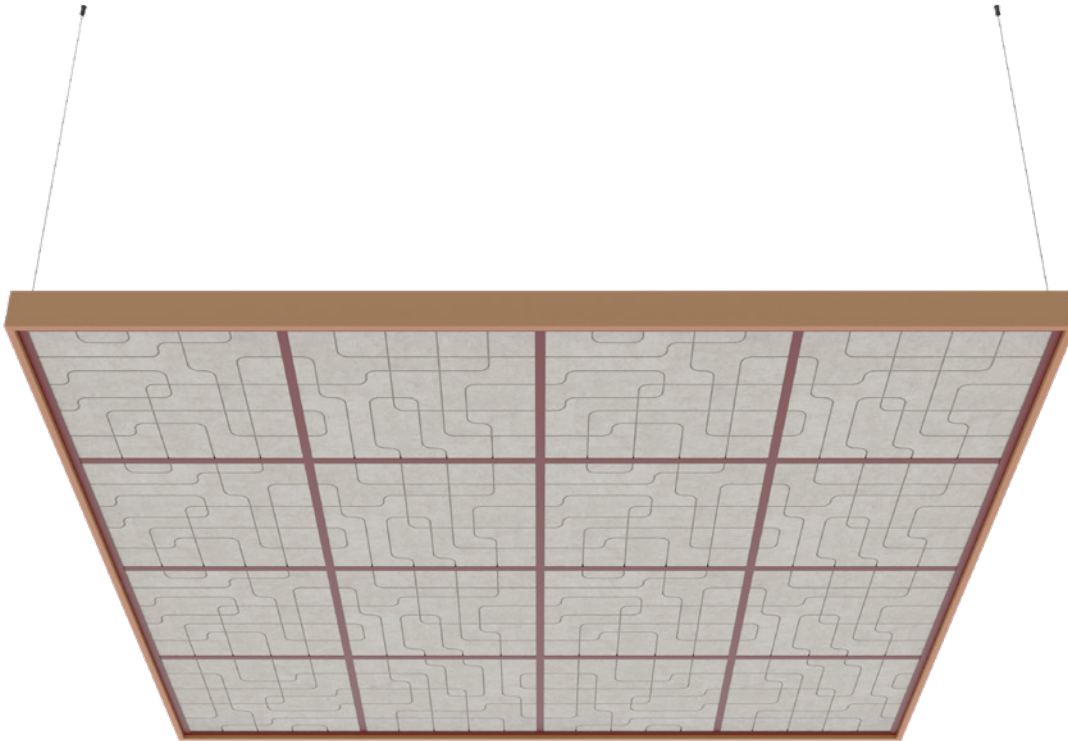

GRID FRAME

designed by ARS

This ceiling frames collection offers a diverse range of options to elevate any interior space. These frames, designed for both aesthetic appeal and functional enhancement, come in various styles, finishes, and materials to suit different design preferences.

Each frame is easy to install and can be used to create distinct visual focal points while incorporates acoustic panels for improved sound quality.

ASKIA

www.askiafurniture.ro

PRODUCT DETAILS

Adaptable

Our ceiling frame collection is available in various sizes and configurations, offering versatility to suit any space or design requirement. Whether you need a compact option for a small area or a larger frame for more expansive environments, the range of sizes ensures a perfect fit.

Multiple finishes

Opt for the mix of textures and colors that best suits your space, access the configurator to design your own unique combination.

Frame - Chipboard & Melamine

Profile - Metal

Grid width - 24mm

Contact us for questions and order

Versatile

The ceiling frame is designed to complete our panel collections, explore the Flat, Baffle and Volumetric Panels collection to find the ideal panels that will transform your ceiling into a modern and effective design element.