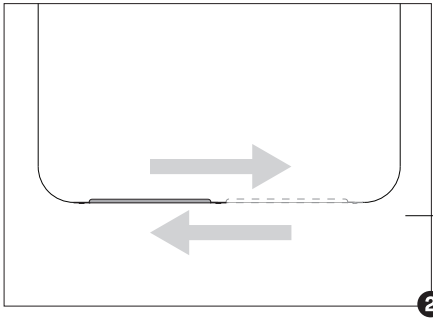

# VESA Adapter for Pinboards

**K** x2 with  
T-Handle Hex Key 4

**L** x4 with  
T-Handle Hex Key 4

# Marker Tray for Writeboards

  
x1 Marker Tray

 x2 with  
**Flush Nut Bold 4**

  
screwdriver is not included

choose which side you  
put on the marker tray