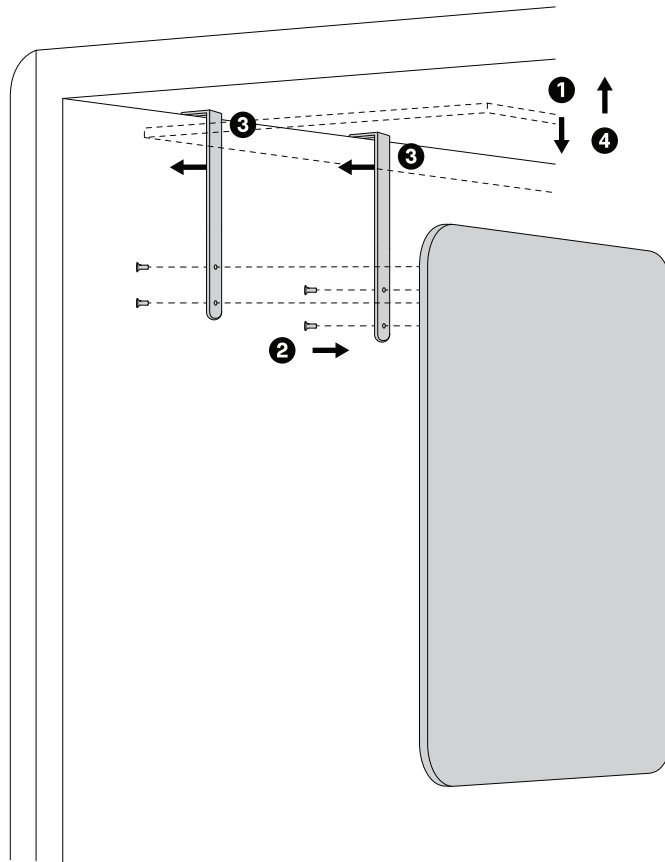

# VESA Adapter for Kameleon K2, K2+, K6, K7

**K** x2 with  
T-Handle Hex Key 4

**L** x4 with  
T-Handle Hex Key 4

# Interior Hanging Whiteboard or Pinboard

 x4 with  
T-Handle Hex Key 4