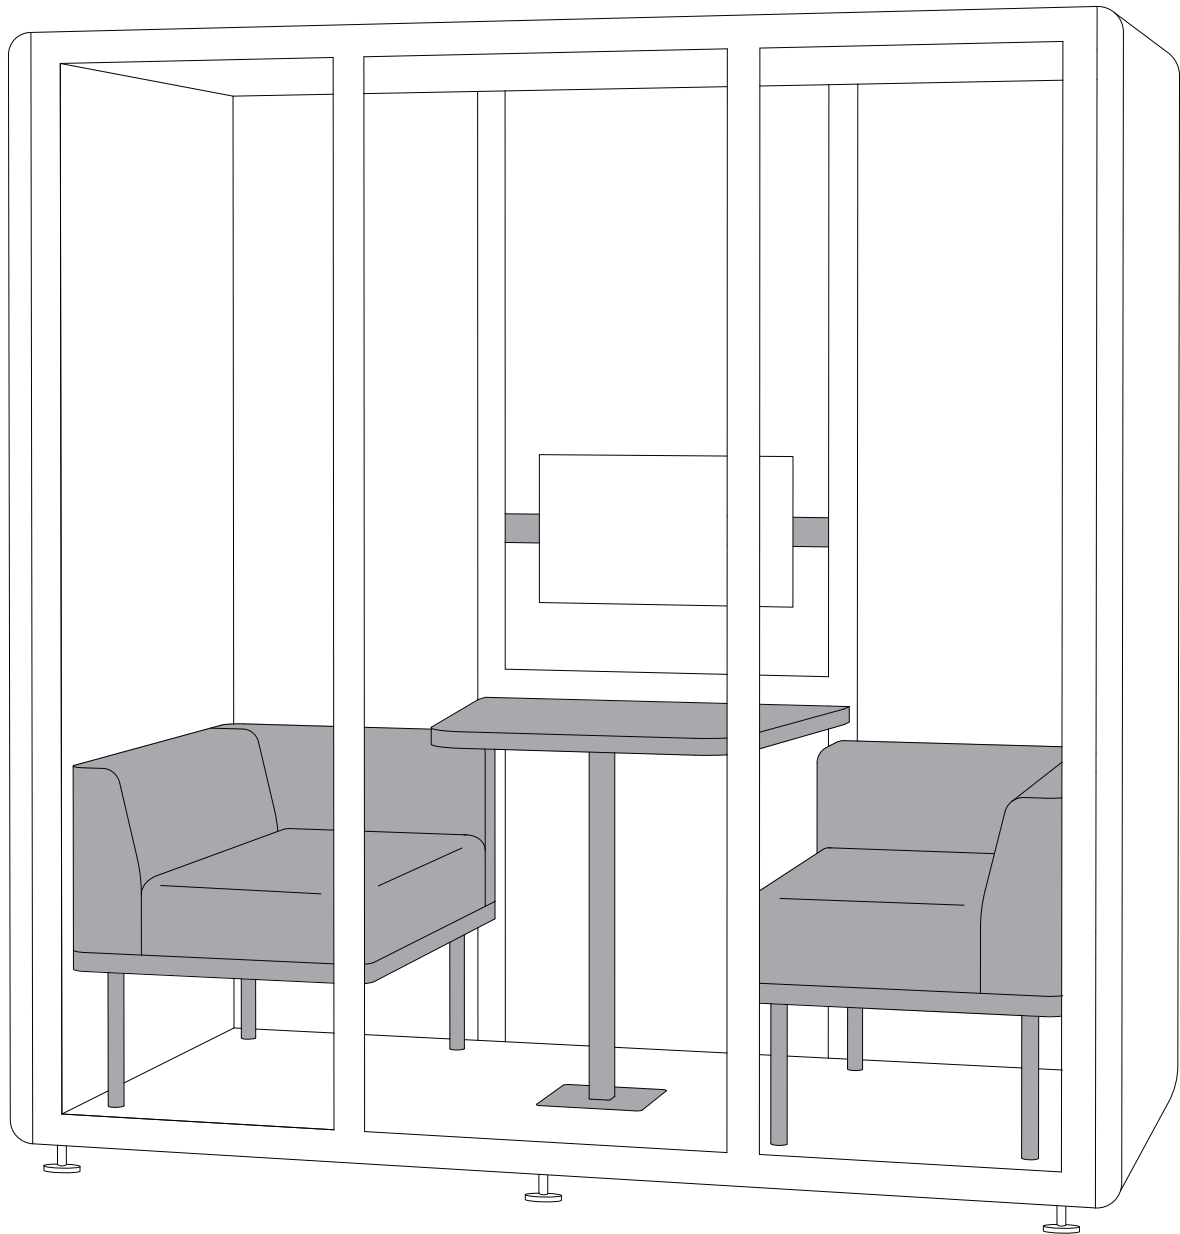

# Kameleon Collection Options

ASSEMBLY INSTRUCTIONS

**ASKIA**  
ACOUSTIC PODS

T06 S

VESA Adapter

VESA Adapter

Interior Hanging Whiteboard

Interior Hanging Pinboard

Door Closer