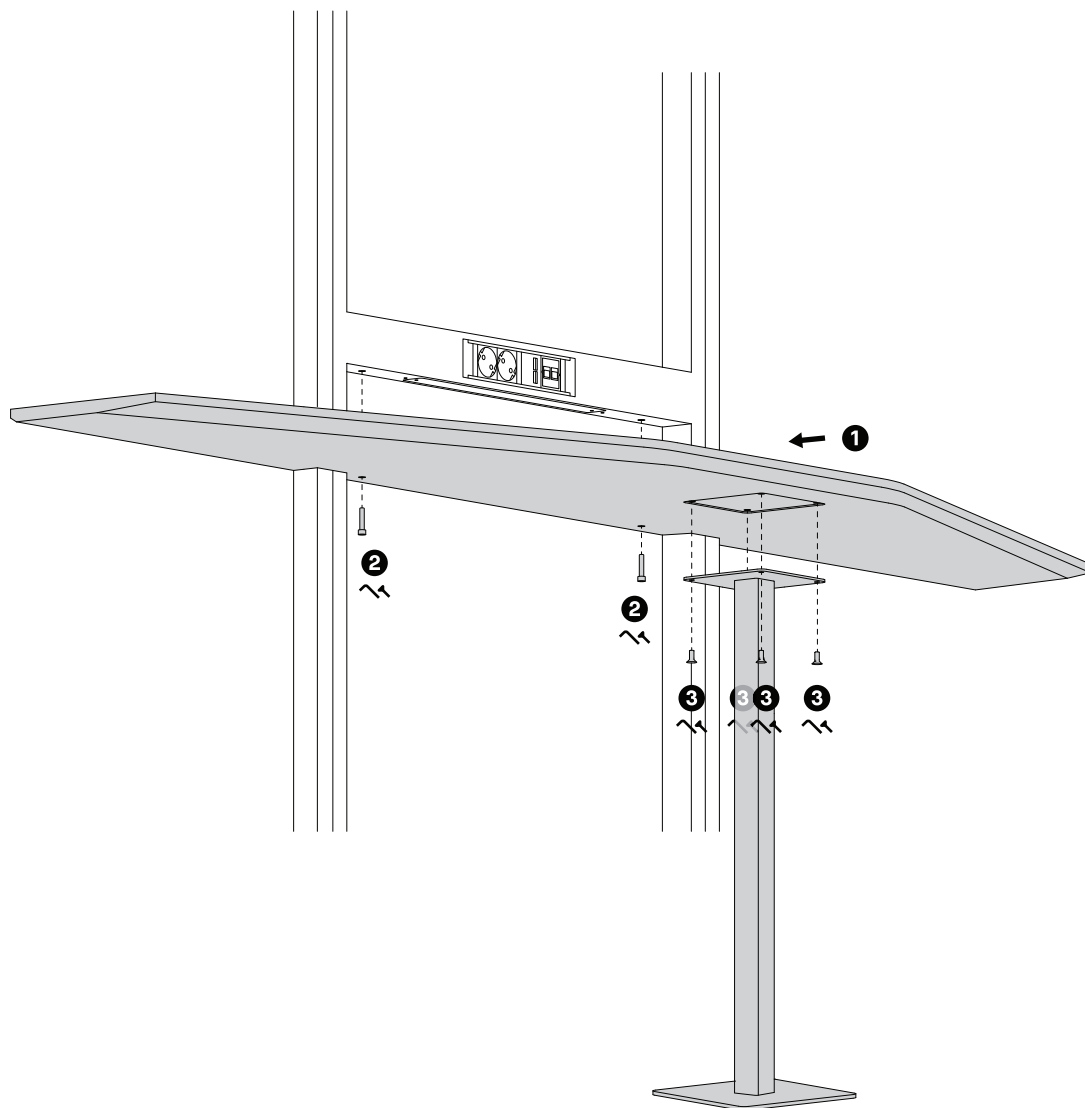

T02 or T03

x2 with
T-Handle Hex Key 4

x4 with
T-Handle Hex Key 4