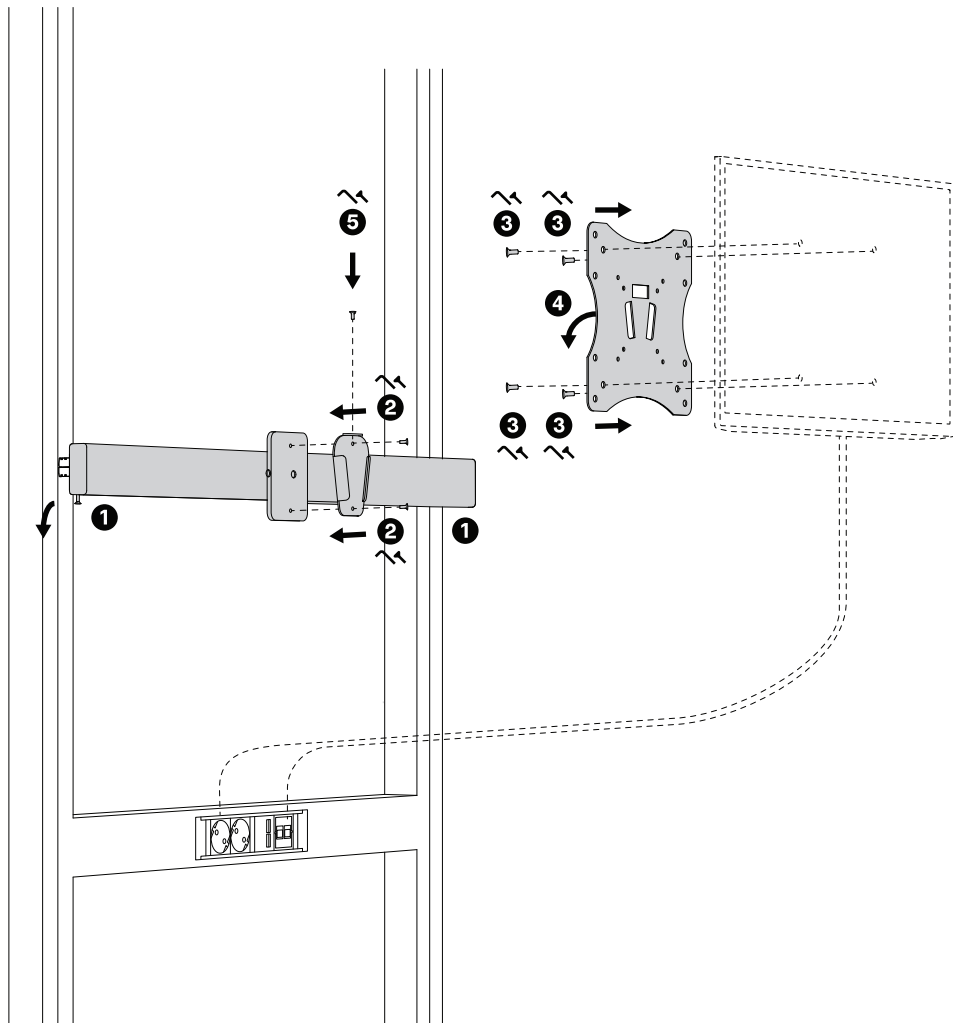

VESA Adapter for Kameleon K2, K2+, K6, K7