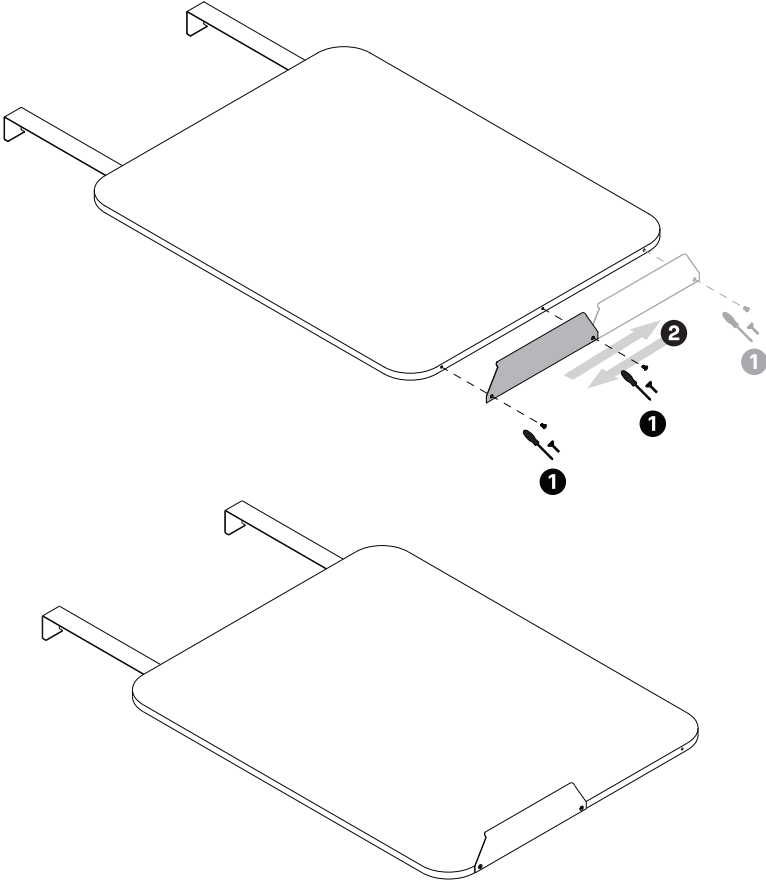

# Interior Hanging Whiteboard or Pinboard

 x4 with  
T-Handle Hex Key 4

# VESA Adapter for Pinboards

**K** x2 with  
T-Handle Hex Key 4

**L** x4 with  
T-Handle Hex Key 4

# Marker Tray for Writeboards

  
x1 Marker Tray

 x2 with  
**Flush Nut Bold 4**

  
screwdriver is not included

choose which side you  
put on the marker tray