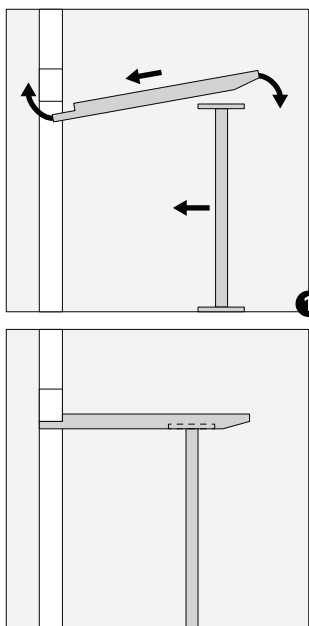

T06 S

VESA Adapter

VESA Adapter

Interior Hanging Whiteboard

Interior Hanging Pinboard

Door Closer

# T01 or T04

 x2 with  
T-Handle Hex Key 4

 x4 with  
T-Handle Hex Key 4