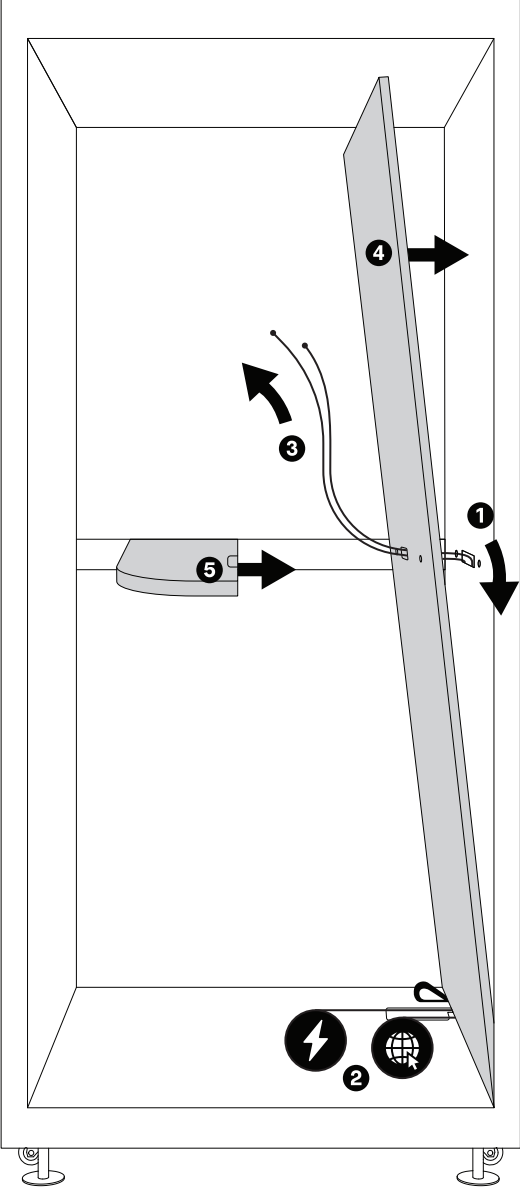

T05

T05 S

T06

T06 S

VESA Adapter

VESA Adapter

Interior Hanging Whiteboard

Interior Hanging Pinboard

 x2 with
T-Handle Hex Key 4

 x4 with
T-Handle Hex Key 4

T05 S or T06 S

 x2 with
T-Handle Hex Key 4

 x4 with
T-Handle Hex Key 4

VESA Adapter for Kameleon K1 (part 1/2)

VESA Adapter for Kameleon K1 (part 2/2)

 x2 with
T-Handle Hex Key 4

 x4 with
T-Handle Hex Key 4

VESA Adapter for Kameleon K2, K2+, K6, K7

K x2 with
T-Handle Hex Key 4

L x4 with
T-Handle Hex Key 4

Interior Hanging Whiteboard or Pinboard

 x4 with
T-Handle Hex Key 4