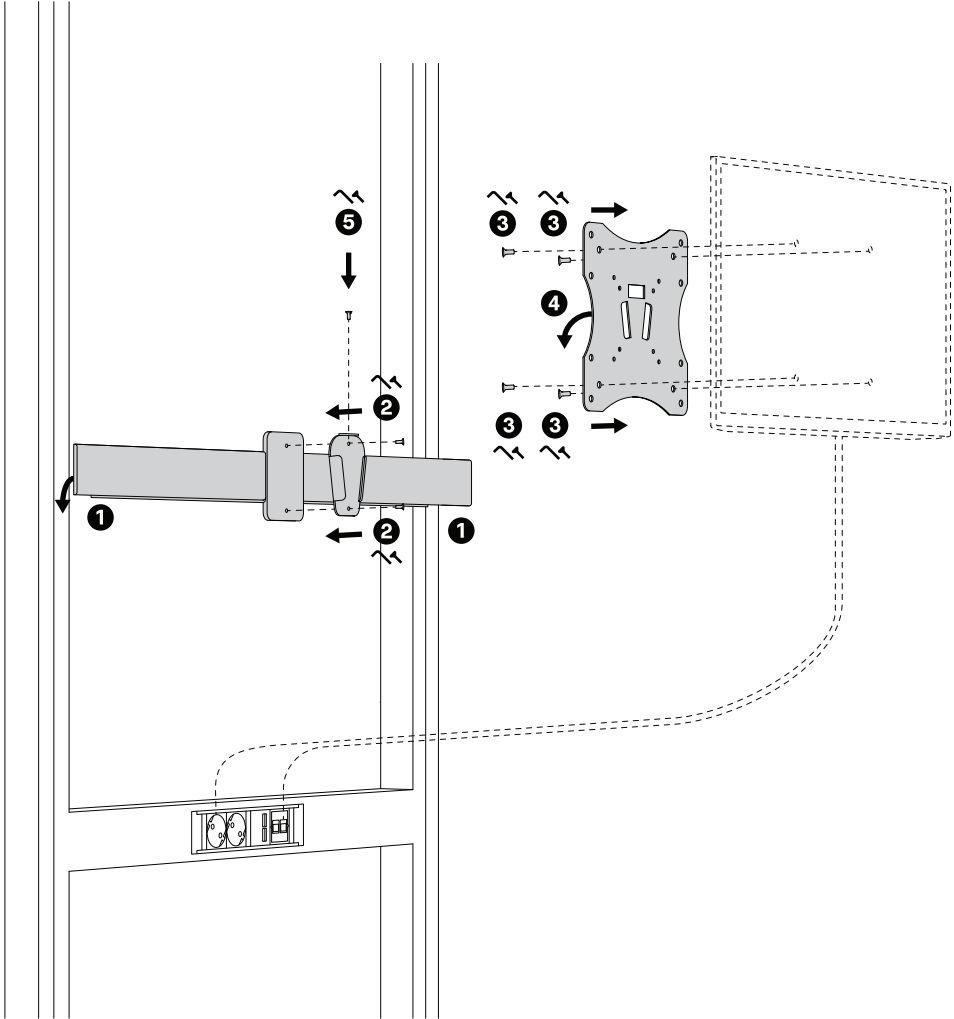

T05

T05 S

T06

T06 S

VESA Adapter

VESA Adapter

Interior Hanging Whiteboard

Interior Hanging Pinboard

 x2 with
T-Handle Hex Key 4

 x4 with
T-Handle Hex Key 4

T05 S or T06 S

 x2 with
T-Handle Hex Key 4

 x4 with
T-Handle Hex Key 4

VESA Adapter for Kameleon K1 (part 1/2)

VESA Adapter for Kameleon K1 (part 2/2)

 x2 with
T-Handle Hex Key 4

 x4 with
T-Handle Hex Key 4

VESA Adapter for Kameleon K2, K2+, K6, K7

K x2 with
T-Handle Hex Key 4

L x4 with
T-Handle Hex Key 4

Interior Hanging Whiteboard or Pinboard

 x4 with
T-Handle Hex Key 4

VESA Adapter for Pinboards

K x2 with
T-Handle Hex Key 4

L x4 with
T-Handle Hex Key 4

Marker Tray for Writeboards

choose which side you
put on the marker tray

Door closer

Door closer

4