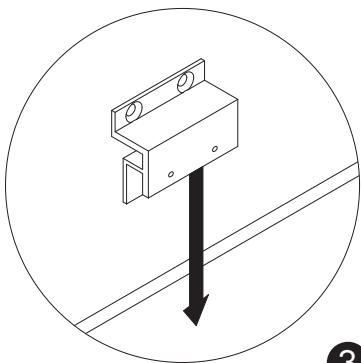

 x2 with
T-Handle Hex Key 4

 x4 with
T-Handle Hex Key 4

VESA Adapter for Kameleon K2, K2+, K6, K7

K x2 with
T-Handle Hex Key 4

L x4 with
T-Handle Hex Key 4

Interior Hanging Whiteboard or Pinboard

 x4 with
T-Handle Hex Key 4

VESA Adapter for Pinboards

K x2 with
T-Handle Hex Key 4

L x4 with
T-Handle Hex Key 4

Marker Tray for Writeboards

choose which side you
put on the marker tray

Door closer

Door closer

4