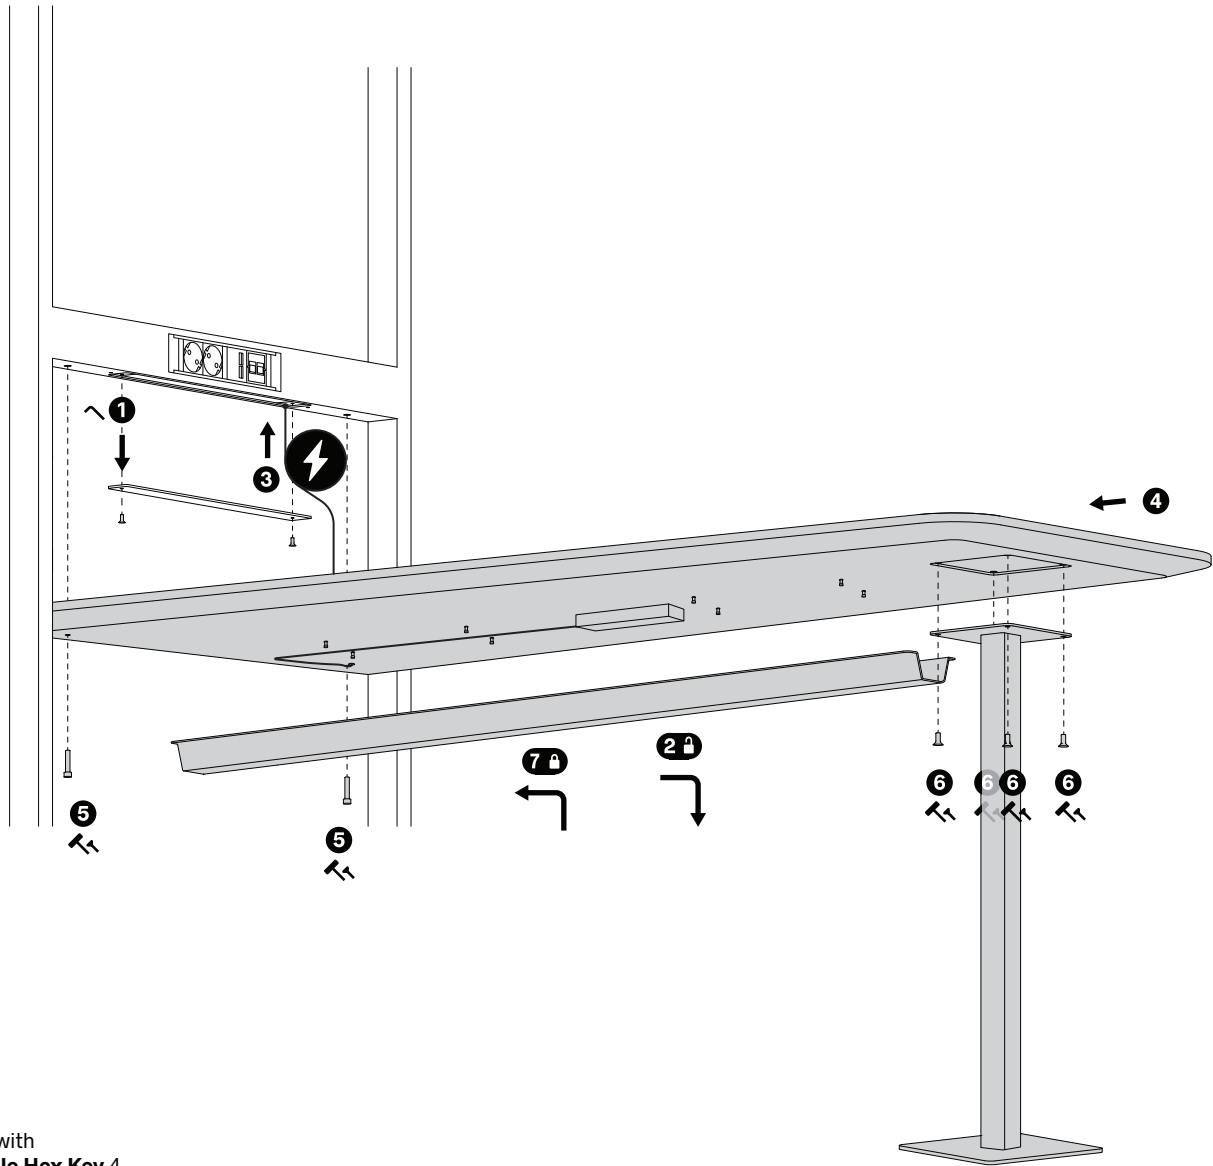

T05

T05 S

T06

T06 S

VESA Adapter

VESA Adapter

Interior Hanging Whiteboard

Interior Hanging Pinboard

Door Closer

T01 or T04

 x2 with
T-Handle Hex Key 4

 x4 with
T-Handle Hex Key 4

T02 or T03

 x2 with
T-Handle Hex Key 4

 x4 with
T-Handle Hex Key 4

T05 or TO6

 x2 with
T-Handle Hex Key 4

 x4 with
T-Handle Hex Key 4

T05 S or T06 S

 x2 with
T-Handle Hex Key 4

 x4 with
T-Handle Hex Key 4

VESA Adapter for Kameleon K1 (part 1/2)

VESA Adapter for Kameleon K1 (part 2/2)

VESA Adapter for Pinboards

K x2 with
T-Handle Hex Key 4

L x4 with
T-Handle Hex Key 4

Marker Tray for Writeboards

choose which side you
put on the marker tray

Door closer

Door closer

4