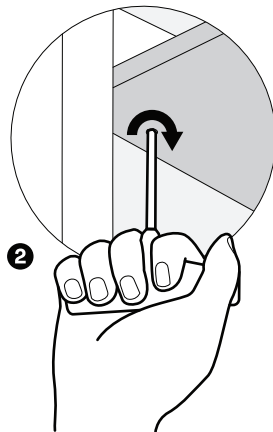

Door Closer

T01 or T04

 x2 with
T-Handle Hex Key 4

 x4 with
T-Handle Hex Key 4

T02 or T03

 x2 with
T-Handle Hex Key 4

 x4 with
T-Handle Hex Key 4

T05 or TO6

 x2 with
T-Handle Hex Key 4

 x4 with
T-Handle Hex Key 4

T05 S or T06 S

 x2 with
T-Handle Hex Key 4

 x4 with
T-Handle Hex Key 4

VESA Adapter for Kameleon K1 (part 1/2)

VESA Adapter for Kameleon K1 (part 2/2)