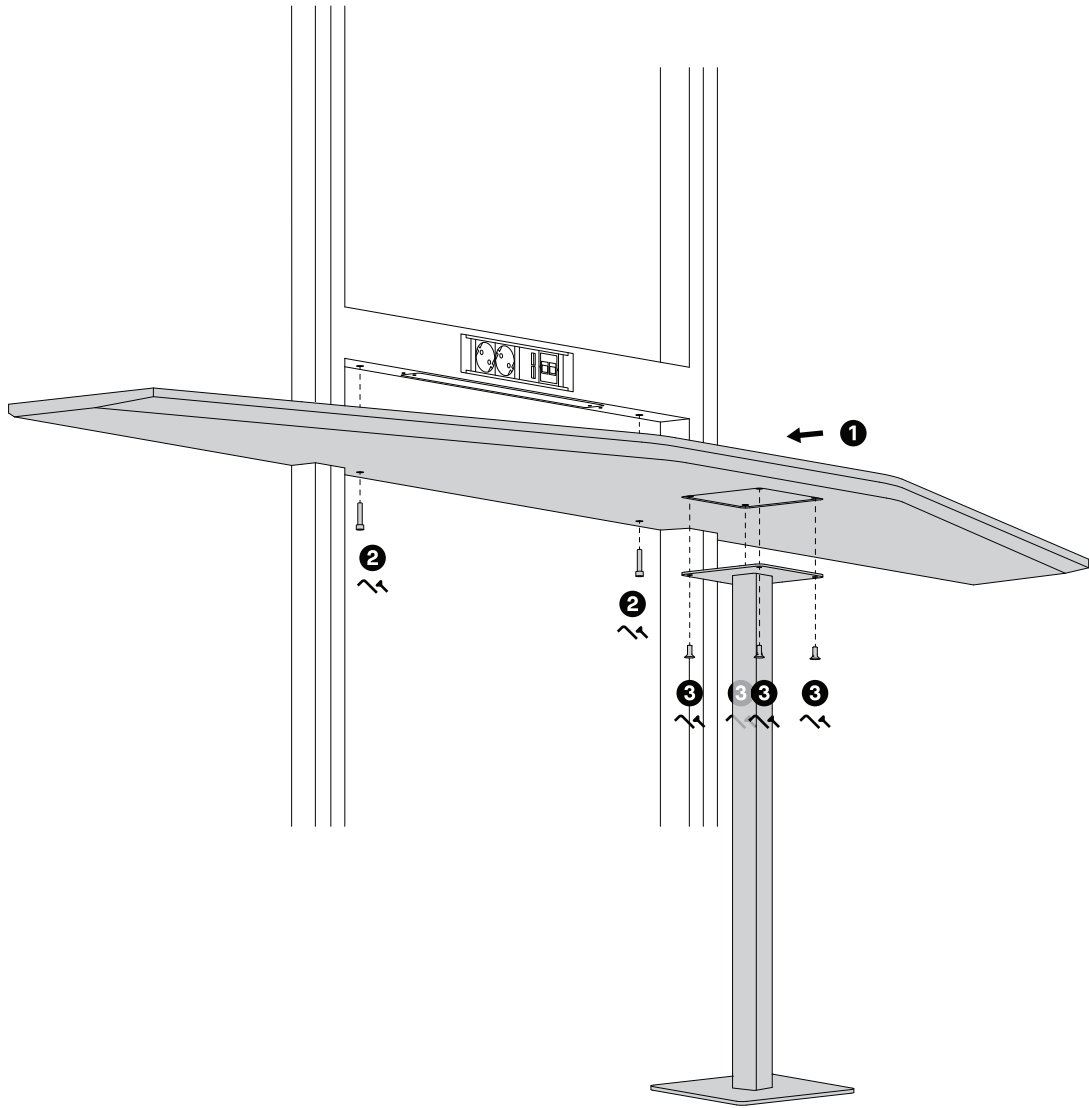

T05

T05 S

T06

T06 S

VESA Adapter

VESA Adapter

Interior Hanging Whiteboard

Interior Hanging Pinboard

Door Closer

T01 or T04

 x2 with
T-Handle Hex Key 4

 x4 with
T-Handle Hex Key 4

T02 or T03

 x2 with
T-Handle Hex Key 4

 x4 with
T-Handle Hex Key 4

T05 or TO6

 x2 with
T-Handle Hex Key 4

 x4 with
T-Handle Hex Key 4

T05 S or T06 S

 x2 with
T-Handle Hex Key 4

 x4 with
T-Handle Hex Key 4

VESA Adapter for Kameleon K1 (part 1/2)

VESA Adapter for Kameleon K1 (part 2/2)

 x2 with
T-Handle Hex Key 4

 x4 with
T-Handle Hex Key 4

VESA Adapter for Kameleon K2, K2+, K6, K7

K x2 with
T-Handle Hex Key 4

L x4 with
T-Handle Hex Key 4

Interior Hanging Whiteboard or Pinboard

 x4 with
T-Handle Hex Key 4