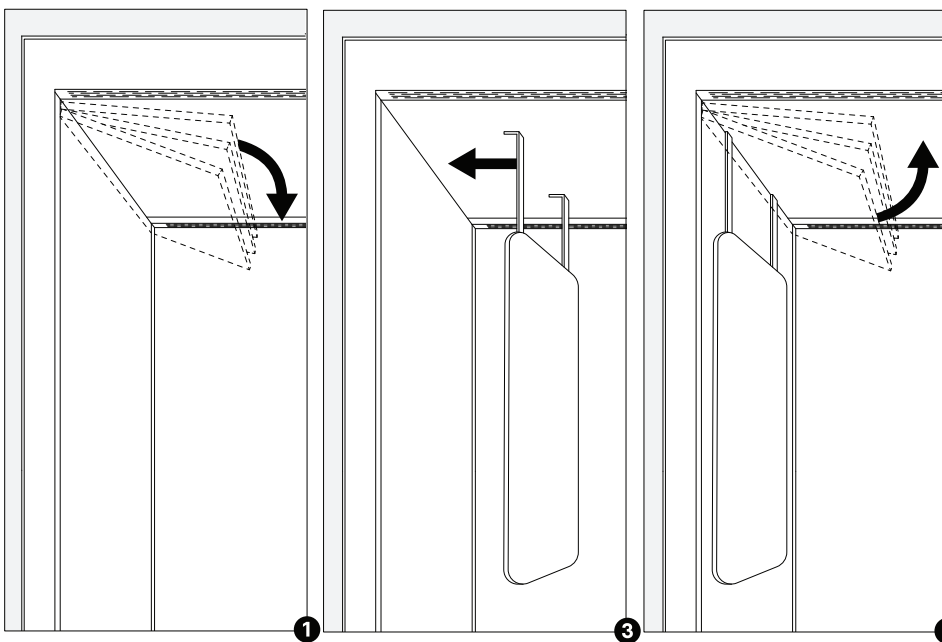

 x2 with
T-Handle Hex Key 4

 x4 with
T-Handle Hex Key 4

VESA Adapter for Kameleon K2, K2+, K6, K7

K x2 with
T-Handle Hex Key 4

L x4 with
T-Handle Hex Key 4

Interior Hanging Whiteboard or Pinboard

 x4 with
T-Handle Hex Key 4

VESA Adapter for Pinboards

K x2 with
T-Handle Hex Key 4

L x4 with
T-Handle Hex Key 4

Marker Tray for Writeboards

choose which side you
put on the marker tray

Door closer

Door closer

4