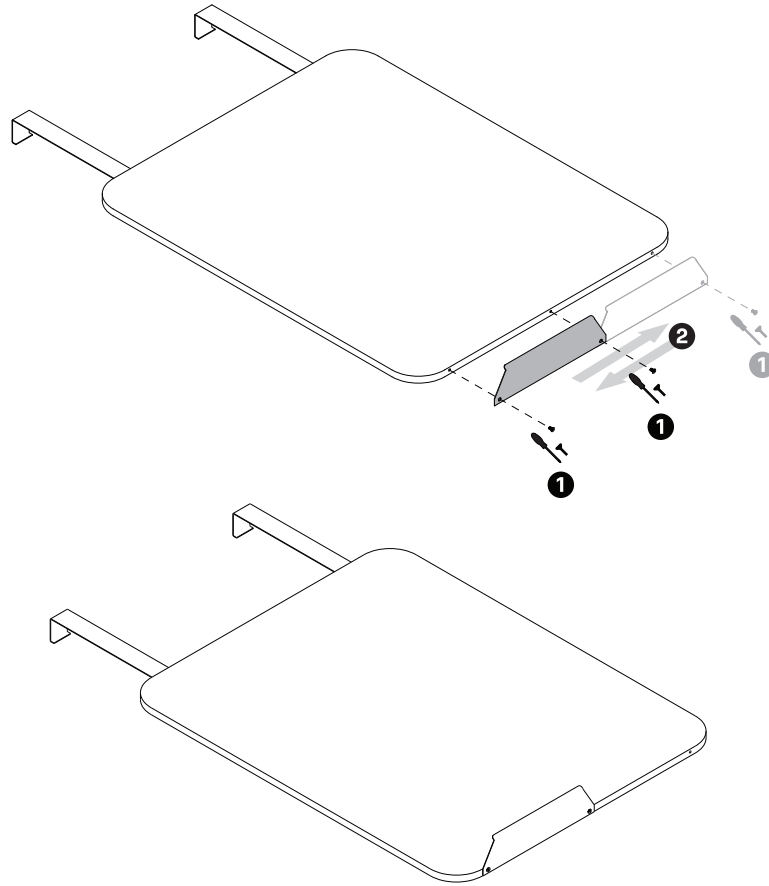

 x2 with
T-Handle Hex Key 4

 x4 with
T-Handle Hex Key 4

VESA Adapter for Kameleon K2, K2+, K6, K7

K x2 with
T-Handle Hex Key 4

L x4 with
T-Handle Hex Key 4

Interior Hanging Whiteboard or Pinboard

 x4 with
T-Handle Hex Key 4

VESA Adapter for Pinboards

K x2 with
T-Handle Hex Key 4

L x4 with
T-Handle Hex Key 4

Marker Tray for Writeboards

choose which side you
put on the marker tray

Door closer

Door closer

4