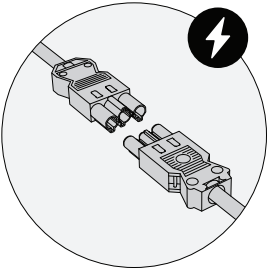

Door Closer

T01 or T04

 x2 with
T-Handle Hex Key 4

 x4 with
T-Handle Hex Key 4

T02 or T03

 x2 with
T-Handle Hex Key 4

 x4 with
T-Handle Hex Key 4

T05 or TO6

 x2 with
T-Handle Hex Key 4

 x4 with
T-Handle Hex Key 4

T05 S or T06 S

 x2 with
T-Handle Hex Key 4

 x4 with
T-Handle Hex Key 4

VESA Adapter for Kameleon K1 (part 1/2)

VESA Adapter for Kameleon K1 (part 2/2)

 x2 with
T-Handle Hex Key 4

 x4 with
T-Handle Hex Key 4

VESA Adapter for Kameleon K2, K2+, K6, K7

K x2 with
T-Handle Hex Key 4

L x4 with
T-Handle Hex Key 4

Interior Hanging Whiteboard or Pinboard

 x4 with
T-Handle Hex Key 4