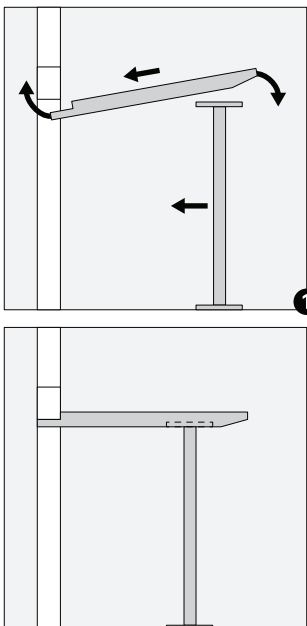

T05

T05 S

T06

T06 S

VESA Adapter

VESA Adapter

Interior Hanging Whiteboard

Interior Hanging Pinboard

Door Closer

T01 or T04

 x2 with
T-Handle Hex Key 4

 x4 with
T-Handle Hex Key 4

T02 or T03

 x2 with
T-Handle Hex Key 4

 x4 with
T-Handle Hex Key 4

T05 or TO6

 x2 with
T-Handle Hex Key 4

 x4 with
T-Handle Hex Key 4

T05 S or T06 S

 x2 with
T-Handle Hex Key 4

 x4 with
T-Handle Hex Key 4

VESA Adapter for Kameleon K1 (part 1/2)

VESA Adapter for Kameleon K1 (part 2/2)