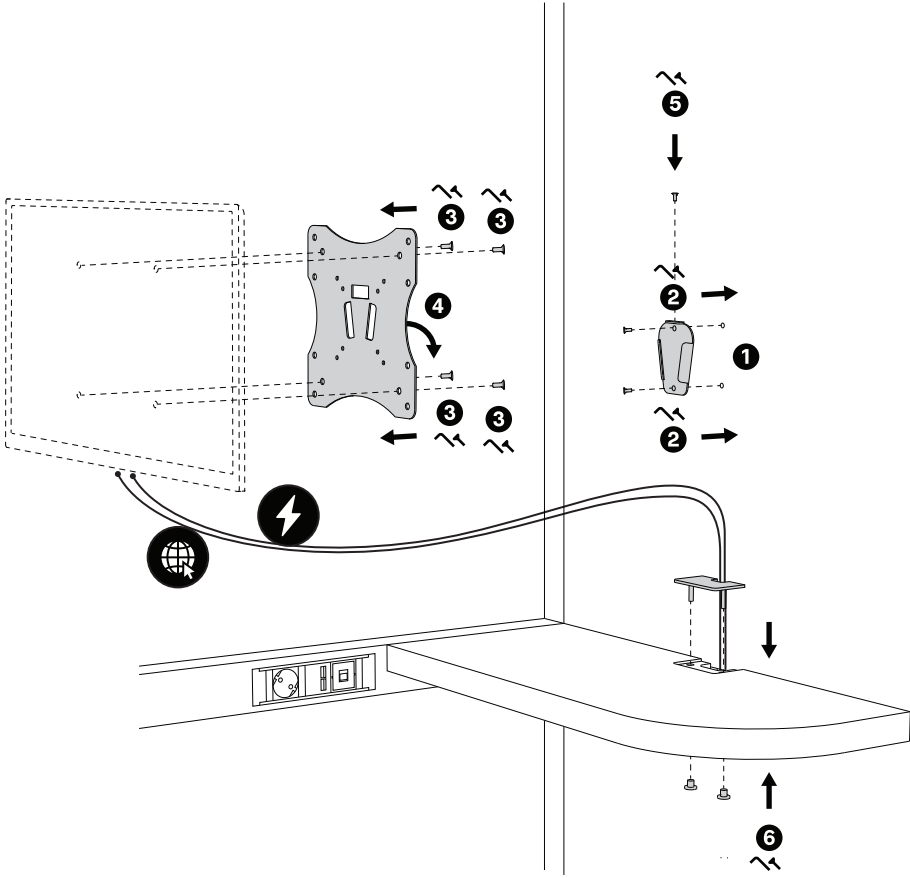

 x2 with
T-Handle Hex Key 4

 x4 with
T-Handle Hex Key 4

T05 S or T06 S

 x2 with
T-Handle Hex Key 4

 x4 with
T-Handle Hex Key 4

VESA Adapter for Kameleon K1 (part 1/2)

VESA Adapter for Kameleon K1 (part 2/2)

 x2 with
T-Handle Hex Key 4

 x4 with
T-Handle Hex Key 4

VESA Adapter for Kameleon K2, K2+, K6, K7

K x2 with
T-Handle Hex Key 4

L x4 with
T-Handle Hex Key 4

Interior Hanging Whiteboard or Pinboard

 x4 with
T-Handle Hex Key 4

VESA Adapter for Pinboards

K x2 with
T-Handle Hex Key 4

L x4 with
T-Handle Hex Key 4

Marker Tray for Writeboards

choose which side you
put on the marker tray

Door closer

Door closer

4