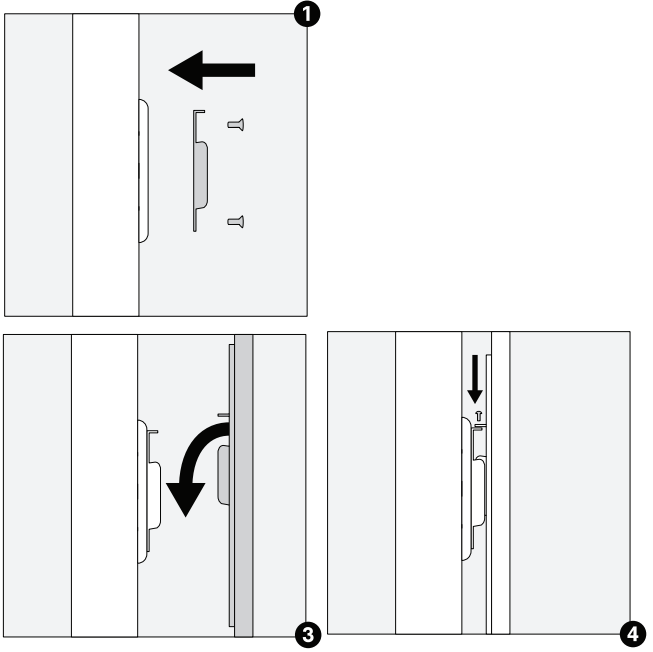

 x2 with
T-Handle Hex Key 4

 x4 with
T-Handle Hex Key 4

T05 S or T06 S

 x2 with
T-Handle Hex Key 4

 x4 with
T-Handle Hex Key 4

VESA Adapter for Kameleon K1 (part 1/2)

VESA Adapter for Kameleon K1 (part 2/2)

 x2 with
T-Handle Hex Key 4

 x4 with
T-Handle Hex Key 4

VESA Adapter for Kameleon K2, K2+, K6, K7

K x2 with
T-Handle Hex Key 4

L x4 with
T-Handle Hex Key 4

Interior Hanging Whiteboard or Pinboard

 x4 with
T-Handle Hex Key 4

VESA Adapter for Pinboards

K x2 with
T-Handle Hex Key 4

L x4 with
T-Handle Hex Key 4

Marker Tray for Writeboards

choose which side you
put on the marker tray

Door closer

Door closer

4