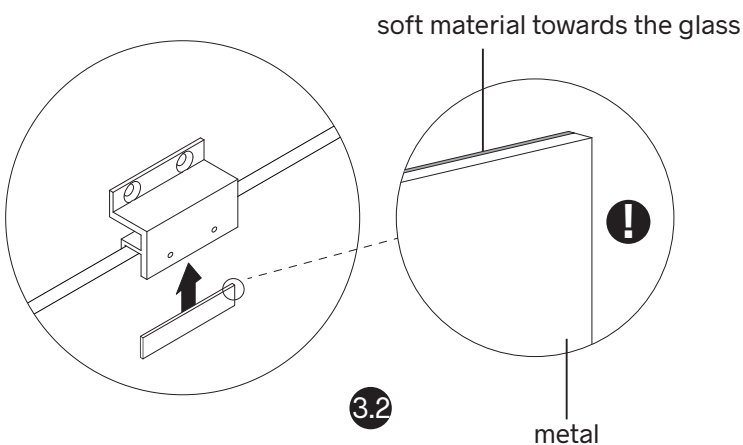

 x2 with
T-Handle Hex Key 4

 x4 with
T-Handle Hex Key 4

VESA Adapter for Kameleon K2, K2+, K6, K7

K x2 with
T-Handle Hex Key 4

L x4 with
T-Handle Hex Key 4

Interior Hanging Whiteboard or Pinboard

 x4 with
T-Handle Hex Key 4

VESA Adapter for Pinboards

K x2 with
T-Handle Hex Key 4

L x4 with
T-Handle Hex Key 4

Marker Tray for Writeboards

choose which side you
put on the marker tray

Door closer

Door closer

4