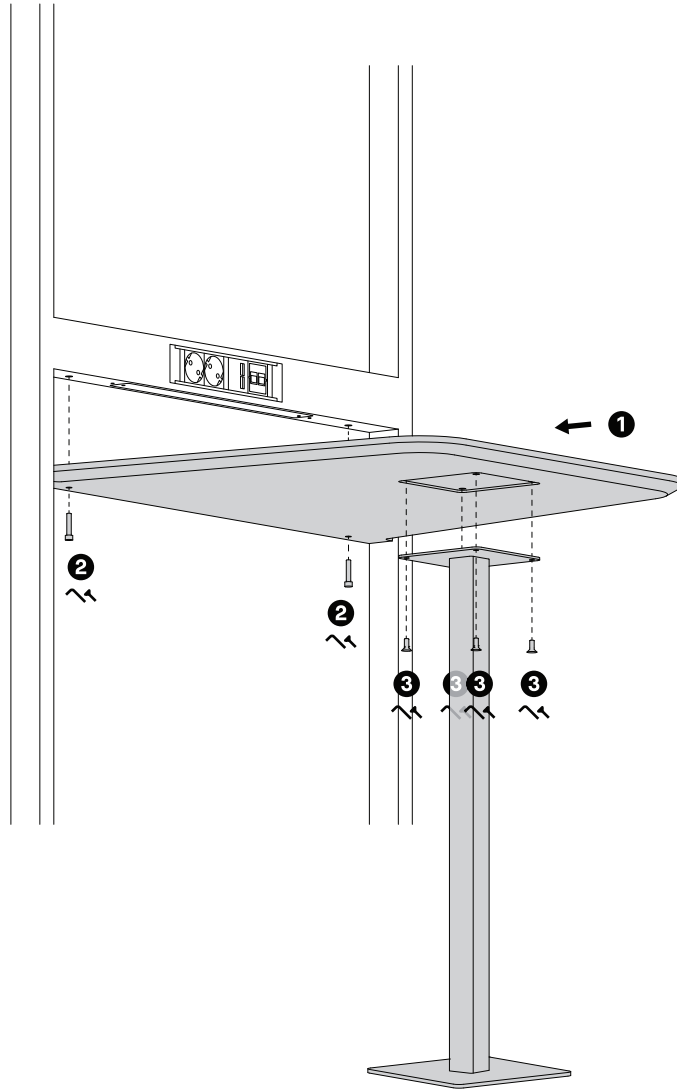

T05

T05 S

T06

T06 S

VESA Adapter

VESA Adapter

Interior Hanging Whiteboard

Interior Hanging Pinboard

Door Closer

T01 or T04

 x2 with
T-Handle Hex Key 4

 x4 with
T-Handle Hex Key 4

T02 or T03

 x2 with
T-Handle Hex Key 4

 x4 with
T-Handle Hex Key 4

T05 or TO6

 x2 with
T-Handle Hex Key 4

 x4 with
T-Handle Hex Key 4

T05 S or T06 S

 x2 with
T-Handle Hex Key 4

 x4 with
T-Handle Hex Key 4

VESA Adapter for Kameleon K1 (part 1/2)

VESA Adapter for Kameleon K1 (part 2/2)

VESA Adapter for Pinboards

K x2 with
T-Handle Hex Key 4

L x4 with
T-Handle Hex Key 4

Marker Tray for Writeboards

choose which side you
put on the marker tray

Door closer

Door closer

4