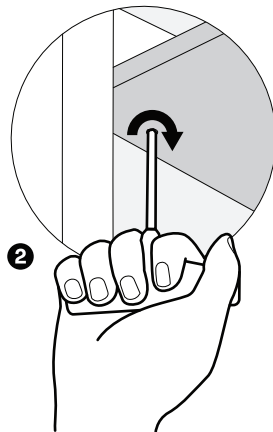

Door Closer

T01 or T04

 x2 with
T-Handle Hex Key 4

 x4 with
T-Handle Hex Key 4

T02 or T03

 x2 with
T-Handle Hex Key 4

 x4 with
T-Handle Hex Key 4

T05 or TO6

 x2 with
T-Handle Hex Key 4

 x4 with
T-Handle Hex Key 4

T05 S or T06 S

 x2 with
T-Handle Hex Key 4

 x4 with
T-Handle Hex Key 4

VESA Adapter for Kameleon K1 (part 1/2)

VESA Adapter for Kameleon K1 (part 2/2)