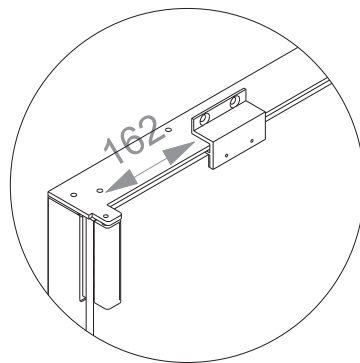

 x2 with
T-Handle Hex Key 4

 x4 with
T-Handle Hex Key 4

VESA Adapter for Kameleon K2, K2+, K6, K7

K x2 with
T-Handle Hex Key 4

L x4 with
T-Handle Hex Key 4

Interior Hanging Whiteboard or Pinboard

 x4 with
T-Handle Hex Key 4

VESA Adapter for Pinboards

K x2 with
T-Handle Hex Key 4

L x4 with
T-Handle Hex Key 4

Marker Tray for Writeboards

choose which side you
put on the marker tray

Door closer

Door closer

4