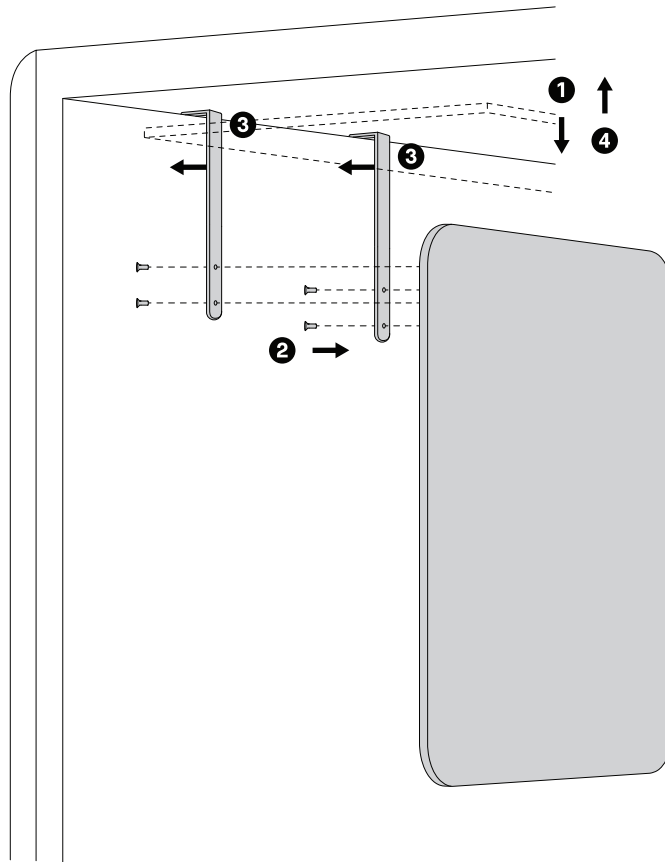

 x2 with
T-Handle Hex Key 4

 x4 with
T-Handle Hex Key 4

VESA Adapter for Kameleon K2, K2+, K6, K7

K x2 with
T-Handle Hex Key 4

L x4 with
T-Handle Hex Key 4

Interior Hanging Whiteboard or Pinboard

 x4 with
T-Handle Hex Key 4

VESA Adapter for Pinboards

K x2 with
T-Handle Hex Key 4

L x4 with
T-Handle Hex Key 4

Marker Tray for Writeboards

choose which side you
put on the marker tray

Door closer

Door closer

4