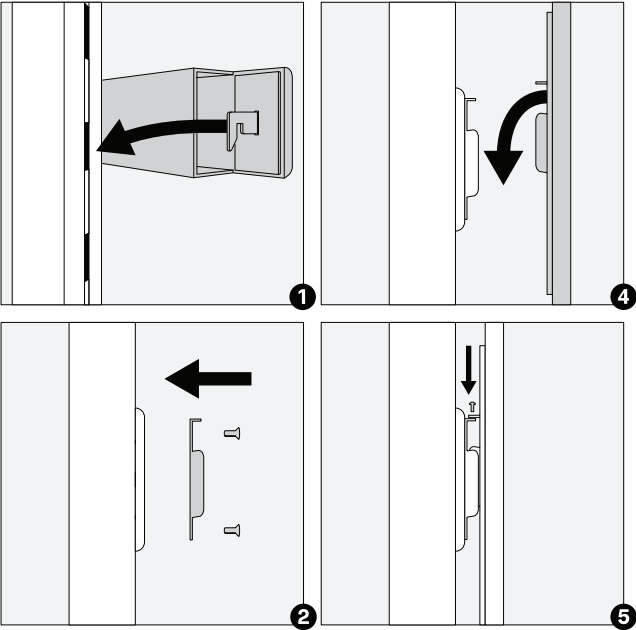

 x2 with
T-Handle Hex Key 4

 x4 with
T-Handle Hex Key 4

T05 S or T06 S

 x2 with
T-Handle Hex Key 4

 x4 with
T-Handle Hex Key 4

VESA Adapter for Kameleon K1 (part 1/2)

VESA Adapter for Kameleon K1 (part 2/2)

 x2 with
T-Handle Hex Key 4

 x4 with
T-Handle Hex Key 4

VESA Adapter for Kameleon K2, K2+, K6, K7

K x2 with
T-Handle Hex Key 4

L x4 with
T-Handle Hex Key 4

Interior Hanging Whiteboard or Pinboard

 x4 with
T-Handle Hex Key 4

VESA Adapter for Pinboards

K x2 with
T-Handle Hex Key 4

L x4 with
T-Handle Hex Key 4

Marker Tray for Writeboards

choose which side you
put on the marker tray

Door closer

Door closer

4