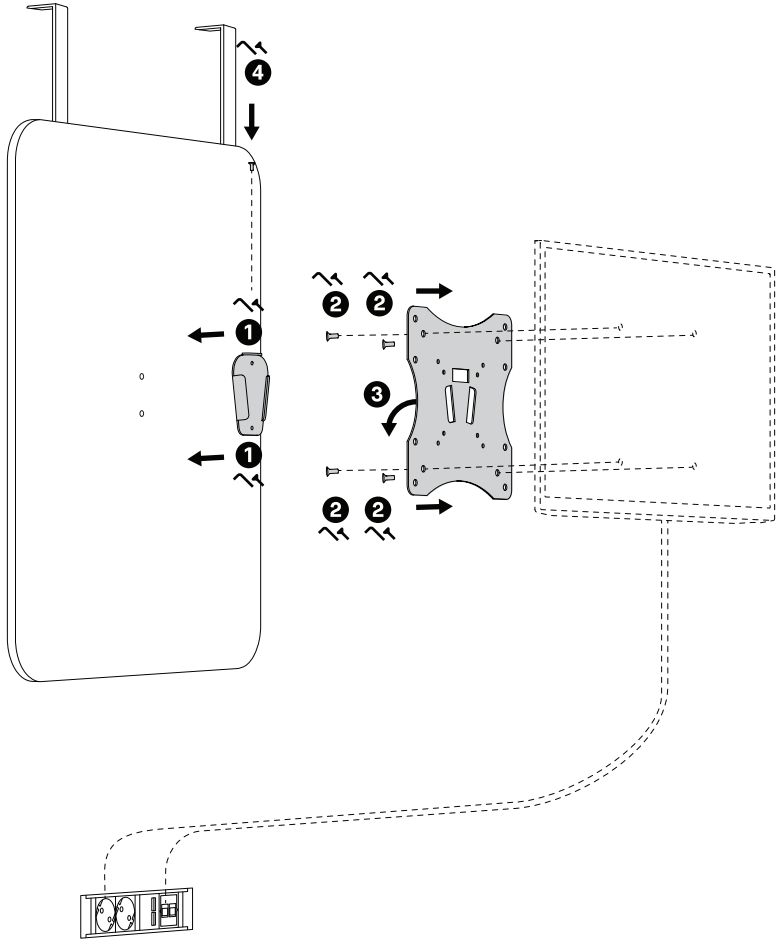

 x2 with
T-Handle Hex Key 4

 x4 with
T-Handle Hex Key 4

T05 S or T06 S

 x2 with
T-Handle Hex Key 4

 x4 with
T-Handle Hex Key 4

VESA Adapter for Kameleon K1 (part 1/2)

VESA Adapter for Kameleon K1 (part 2/2)

 x2 with
T-Handle Hex Key 4

 x4 with
T-Handle Hex Key 4

VESA Adapter for Kameleon K2, K2+, K6, K7

K x2 with
T-Handle Hex Key 4

L x4 with
T-Handle Hex Key 4

Interior Hanging Whiteboard or Pinboard

 x4 with
T-Handle Hex Key 4

VESA Adapter for Pinboards

K x2 with
T-Handle Hex Key 4

L x4 with
T-Handle Hex Key 4

Marker Tray for Writeboards

choose which side you
put on the marker tray

Door closer

Door closer

4