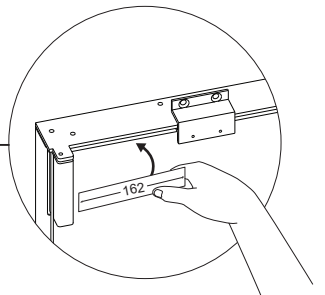

 x2 with
T-Handle Hex Key 4

 x4 with
T-Handle Hex Key 4

VESA Adapter for Kameleon K2, K2+, K6, K7

K x2 with
T-Handle Hex Key 4

L x4 with
T-Handle Hex Key 4

Interior Hanging Whiteboard or Pinboard

 x4 with
T-Handle Hex Key 4

VESA Adapter for Pinboards

K x2 with
T-Handle Hex Key 4

L x4 with
T-Handle Hex Key 4

Marker Tray for Writeboards

choose which side you
put on the marker tray

Door closer

Door closer

4