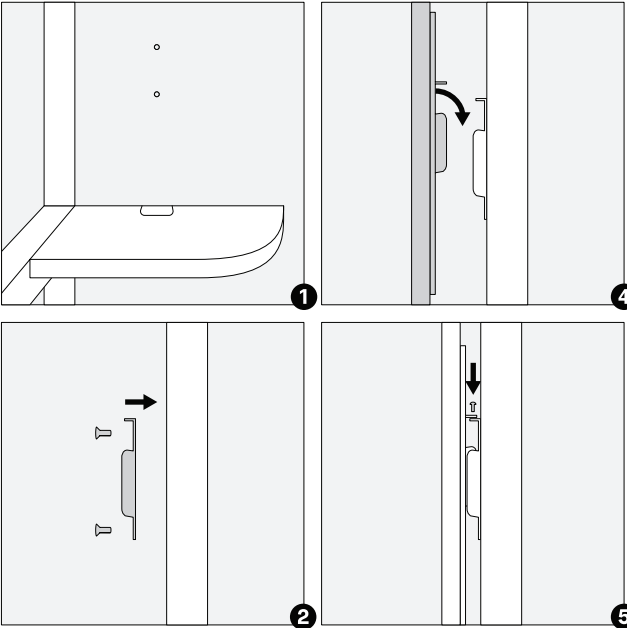

 x2 with
T-Handle Hex Key 4

 x4 with
T-Handle Hex Key 4

T05 S or T06 S

 x2 with
T-Handle Hex Key 4

 x4 with
T-Handle Hex Key 4

VESA Adapter for Kameleon K1 (part 1/2)

VESA Adapter for Kameleon K1 (part 2/2)

 x2 with
T-Handle Hex Key 4

 x4 with
T-Handle Hex Key 4

VESA Adapter for Kameleon K2, K2+, K6, K7

K x2 with
T-Handle Hex Key 4

L x4 with
T-Handle Hex Key 4

Interior Hanging Whiteboard or Pinboard

 x4 with
T-Handle Hex Key 4