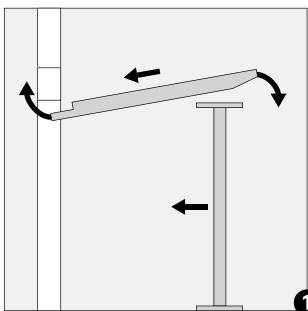

T05

T05 S

T06

T06 S

VESA Adapter

VESA Adapter

Interior Hanging Whiteboard

Interior Hanging Pinboard

Door Damper

T01 or T04

-  x2 with
T-Handle Hex Key 4
-  x4 with
T-Handle Hex Key 4

T02 or T03

-  x2 with T-Handle Hex Key 4
-  x4 with T-Handle Hex Key 4

T05 or TO6

 x2 with
T-Handle Hex Key 4

 x4 with
T-Handle Hex Key 4