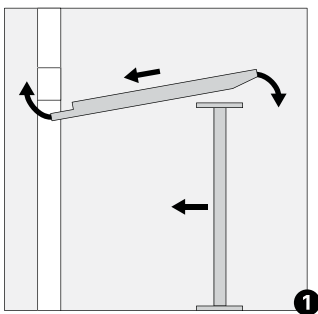

Door Damper

T01 or T04

-  x2 with
T-Handle Hex Key 4
-  x4 with
T-Handle Hex Key 4

T02 or T03

-  x2 with T-Handle Hex Key 4
-  x4 with T-Handle Hex Key 4

T05 or TO6

 x2 with
T-Handle Hex Key 4

 x4 with
T-Handle Hex Key 4

T05 S or TO6 S

 x2 with
T-Handle Hex Key 4

 x4 with
T-Handle Hex Key 4

VESA Adapter for Kameleon K1 (part 1/2)

2

VESA Adapter for Kameleon K1 (part 2/2)

 x2 with
T-Handle Hex Key 4

 x4 with
T-Handle Hex Key 4