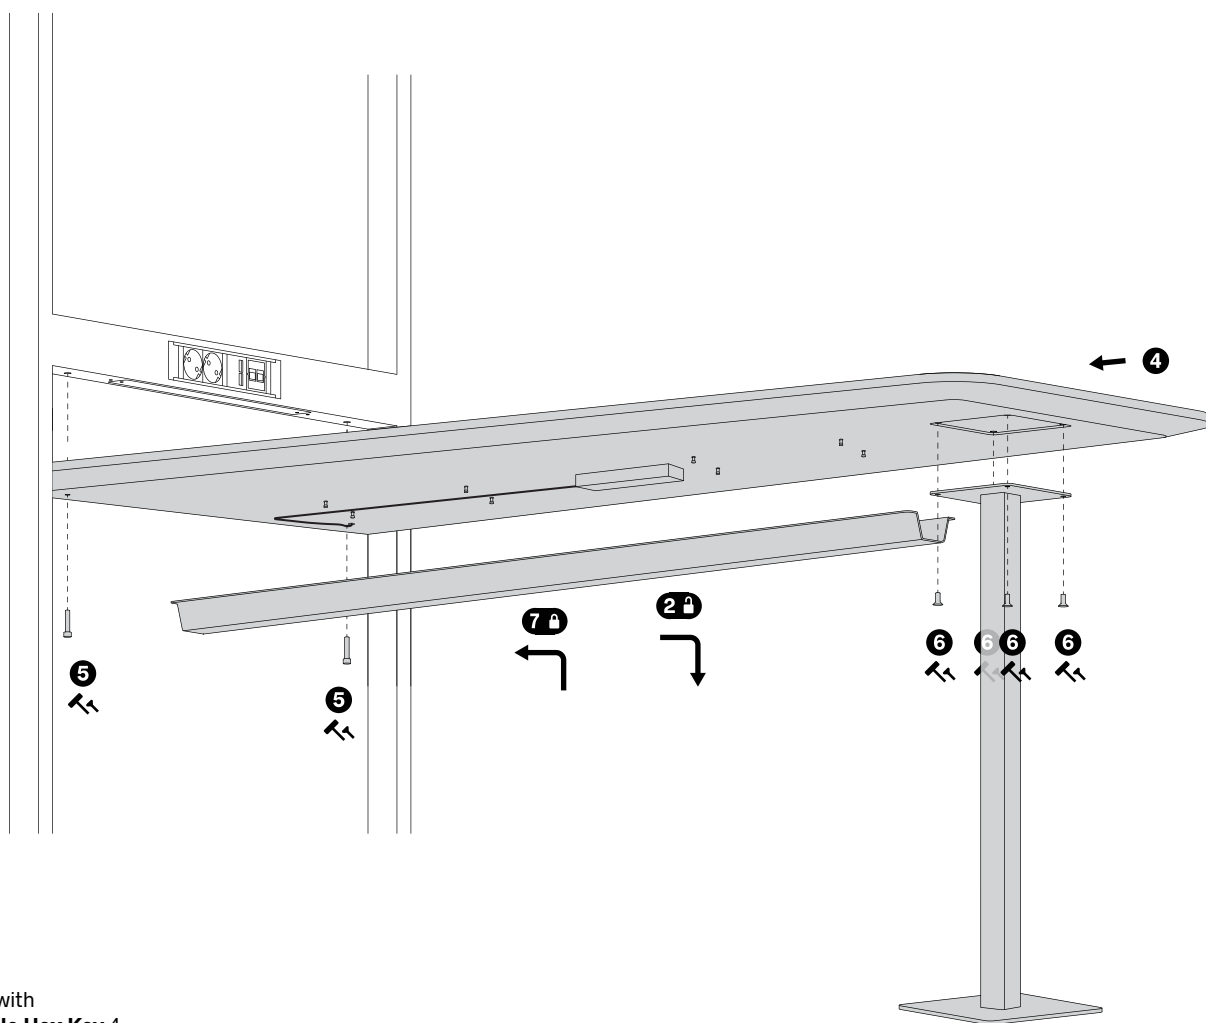

T05 S or TO6 S

x2 with
T-Handle Hex Key 4

x4 with
T-Handle Hex Key 4