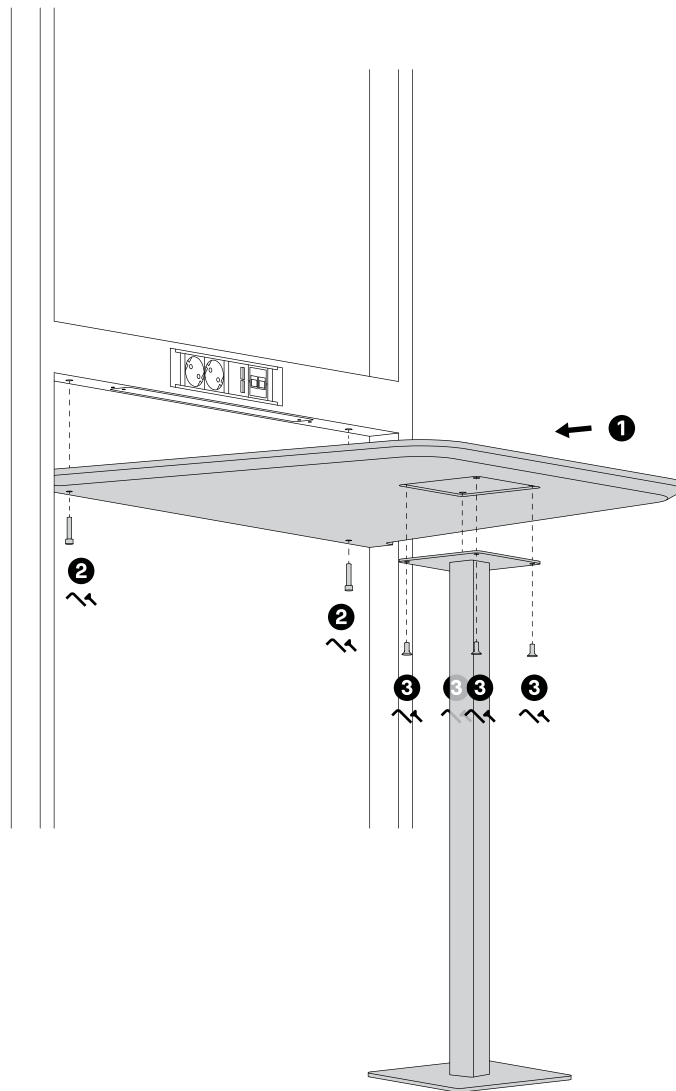

T05

T05 S

T06

T06 S

VESA Adapter

VESA Adapter

Interior Hanging Whiteboard

Interior Hanging Pinboard

Door Damper

T01 or T04

-  x2 with
T-Handle Hex Key 4
-  x4 with
T-Handle Hex Key 4

T02 or T03

-  x2 with T-Handle Hex Key 4
-  x4 with T-Handle Hex Key 4

T05 or TO6

 x2 with
T-Handle Hex Key 4

 x4 with
T-Handle Hex Key 4

T05 S or TO6 S

 x2 with
T-Handle Hex Key 4

 x4 with
T-Handle Hex Key 4

VESA Adapter for Kameleon K1 (part 1/2)

2

VESA Adapter for Kameleon K1 (part 2/2)

 x2 with
T-Handle Hex Key 4

 x4 with
T-Handle Hex Key 4

VESA Adapter for Kameleon K2, K2+, K6, K7

x2 with
T-Handle Hex Key 4

 x4 with
T-Handle Hex Key 4

Vesa Adapter For Solid Back Kamaleon K2, K2+, K6, K7

Panels Adjuster

Interior Hanging Whiteboard or Pinboard