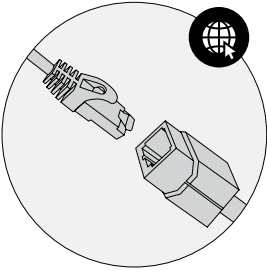

T05 S or TO6 S

 x2 with
T-Handle Hex Key 4

 x4 with
T-Handle Hex Key 4

VESA Adapter for Kameleon K1 (part 1/2)

2

VESA Adapter for Kameleon K1 (part 2/2)

 x2 with
T-Handle Hex Key 4

 x4 with
T-Handle Hex Key 4

VESA Adapter for Kameleon K2, K2+, K6, K7

x2 with
T-Handle Hex Key 4

 x4 with
T-Handle Hex Key 4

Vesa Adapter For Solid Back Kamaleon K2, K2+, K6, K7

Panels Adjuster

Interior Hanging Whiteboard or Pinboard