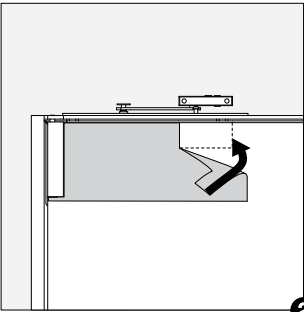

Door damper For Kameleon (part 2/3)

2