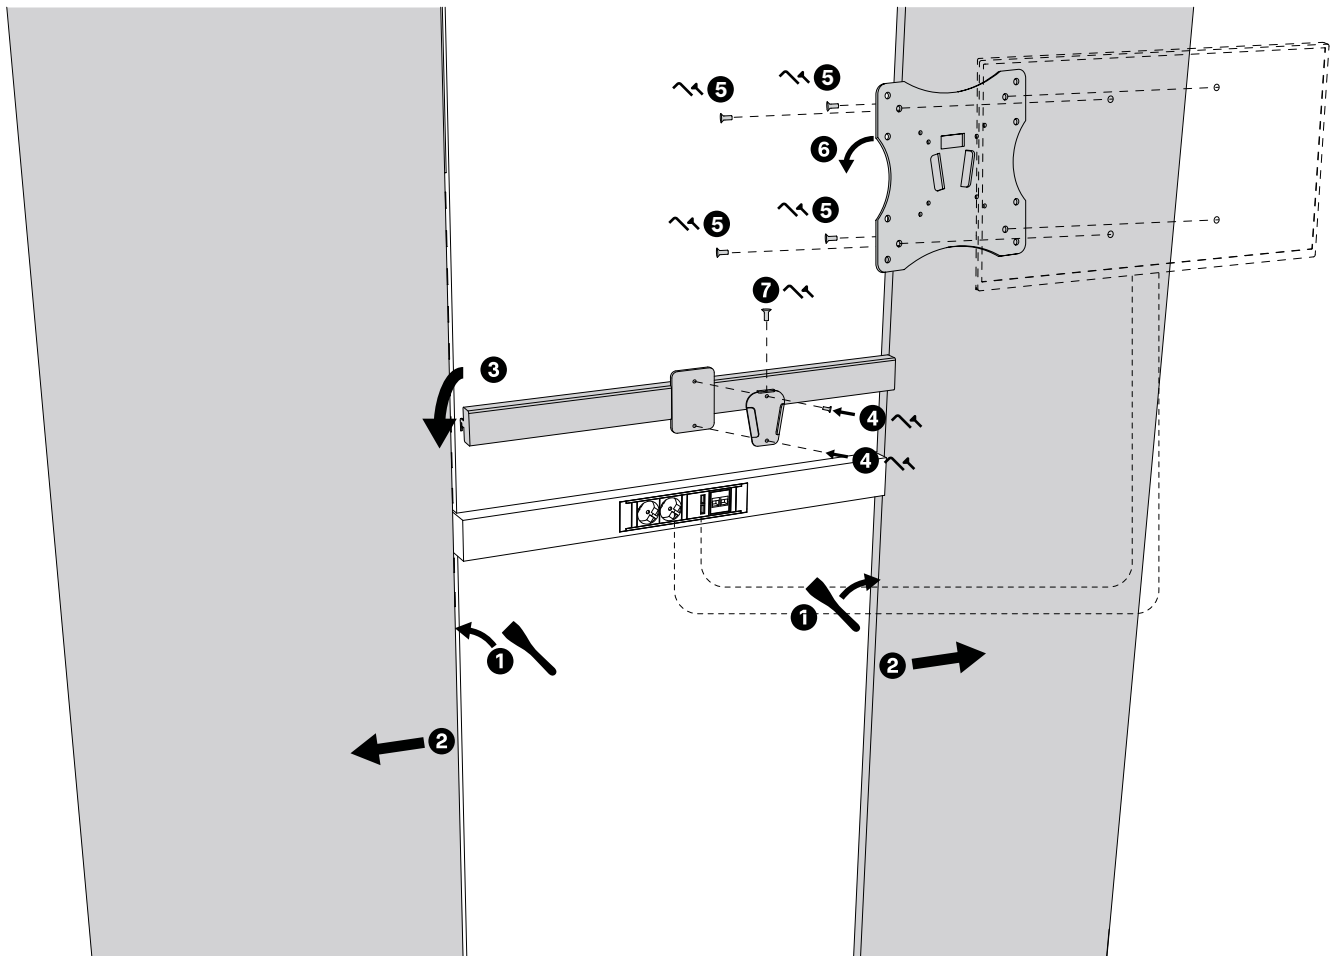

VESA Adapter for Kameleon K2, K2+, K6, K7

x2 with
T-Handle Hex Key 4

 x4 with
T-Handle Hex Key 4

Vesa Adapter For Solid Back Kamaleon K2, K2+, K6, K7

Panels Adjuster

Interior Hanging Whiteboard or Pinboard