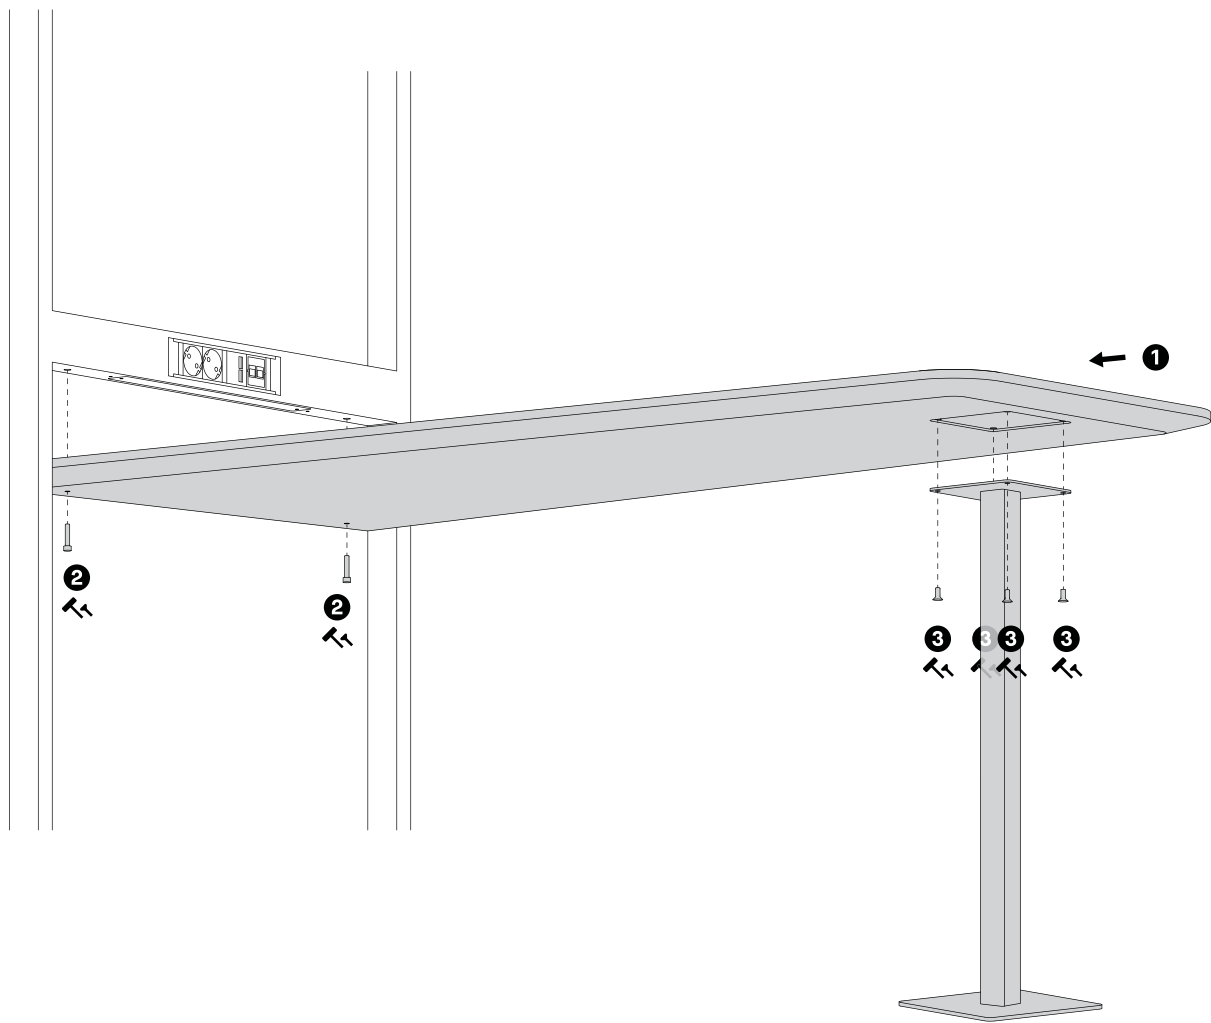

T05 or TO6

x2 with
T-Handle Hex Key 4

x4 with
T-Handle Hex Key 4