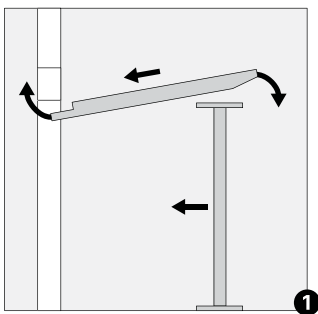

Door Damper

T01 or T04

-  x2 with
T-Handle Hex Key 4
-  x4 with
T-Handle Hex Key 4

T02 or T03

-  x2 with T-Handle Hex Key 4
-  x4 with T-Handle Hex Key 4

T05 or TO6

 x2 with
T-Handle Hex Key 4

 x4 with
T-Handle Hex Key 4

T05 S or TO6 S

 x2 with
T-Handle Hex Key 4

 x4 with
T-Handle Hex Key 4

VESA Adapter for Kameleon K1 (part 1/2)

2

VESA Adapter for Kameleon K1 (part 2/2)

 x2 with
T-Handle Hex Key 4

 x4 with
T-Handle Hex Key 4