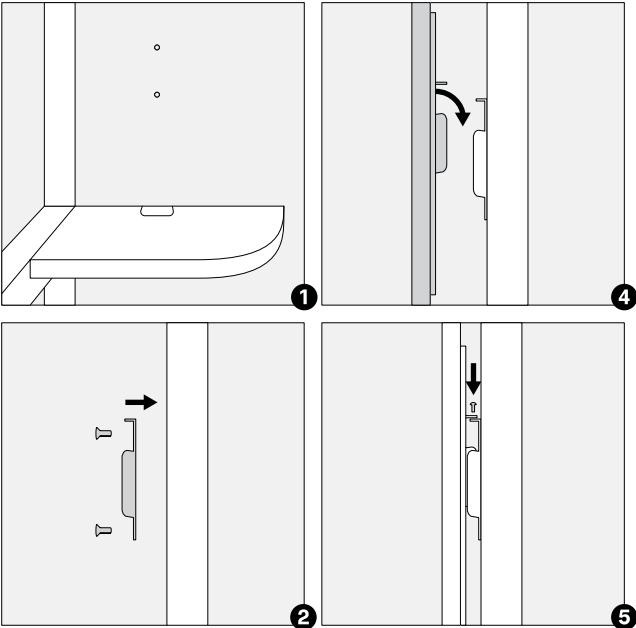

T05 S or TO6 S

 x2 with
T-Handle Hex Key 4

 x4 with
T-Handle Hex Key 4

VESA Adapter for Kameleon K1 (part 1/2)

2

VESA Adapter for Kameleon K1 (part 2/2)

 x2 with
T-Handle Hex Key 4

 x4 with
T-Handle Hex Key 4

VESA Adapter for Kameleon K2, K2+, K6, K7

x2 with
T-Handle Hex Key 4

 x4 with
T-Handle Hex Key 4

Vesa Adapter For Solid Back Kamaleon K2, K2+, K6, K7

Panels Adjuster

Interior Hanging Whiteboard or Pinboard