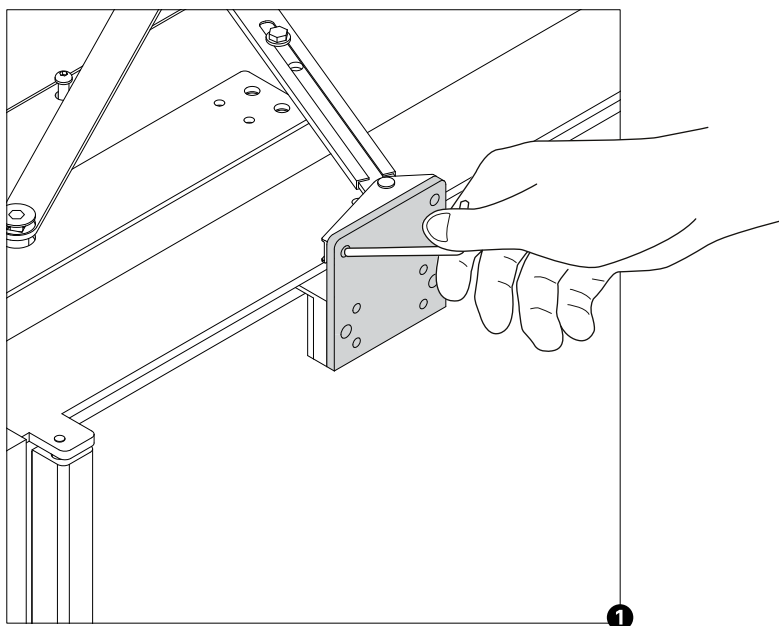

x8 with
T-Handle Hex Key 3