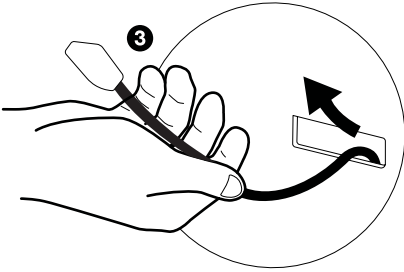

T05 S or TO6 S

 x2 with
T-Handle Hex Key 4

 x4 with
T-Handle Hex Key 4

VESA Adapter for Kameleon K1 (part 1/2)

2

VESA Adapter for Kameleon K1 (part 2/2)

 x2 with
T-Handle Hex Key 4

 x4 with
T-Handle Hex Key 4

VESA Adapter for Kameleon K2, K2+, K6, K7

x2 with
T-Handle Hex Key 4

 x4 with
T-Handle Hex Key 4

Vesa Adapter For Solid Back Kamaleon K2, K2+, K6, K7

Panels Adjuster

Interior Hanging Whiteboard or Pinboard