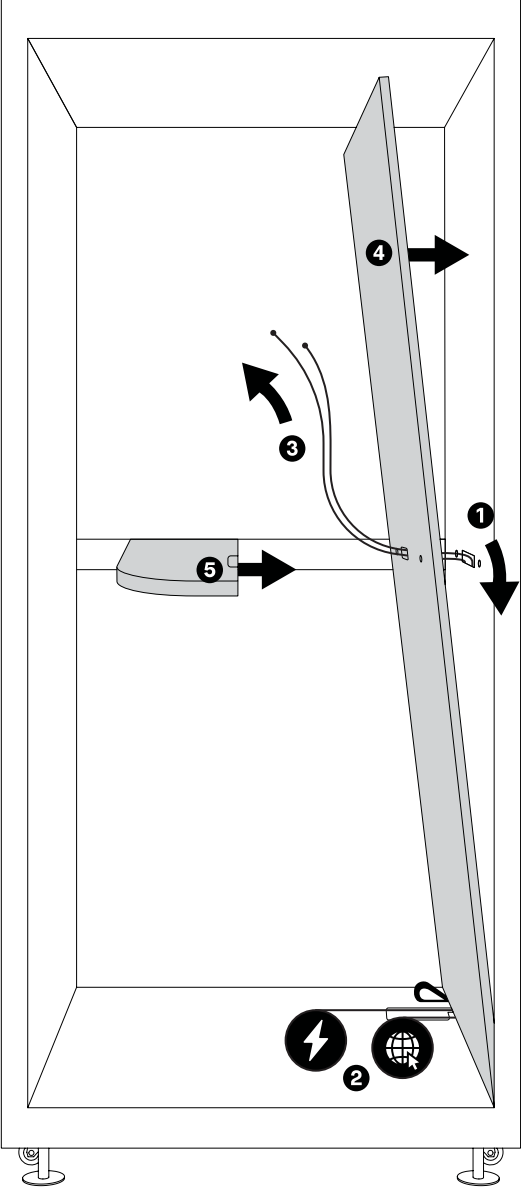

T05

T05 S

T06

T06 S

VESA Adapter

VESA Adapter

Interior Hanging Whiteboard

Interior Hanging Pinboard

T05 S or TO6 S

 x2 with
T-Handle Hex Key 4

 x4 with
T-Handle Hex Key 4

VESA Adapter for Kameleon K1 (part 1/2)

2

VESA Adapter for Kameleon K1 (part 2/2)

 x2 with
T-Handle Hex Key 4

 x4 with
T-Handle Hex Key 4

VESA Adapter for Kameleon K2, K2+, K6, K7

x2 with
T-Handle Hex Key 4

 x4 with
T-Handle Hex Key 4

Vesa Adapter For Solid Back Kamaleon K2, K2+, K6, K7

Panels Adjuster

Interior Hanging Whiteboard or Pinboard