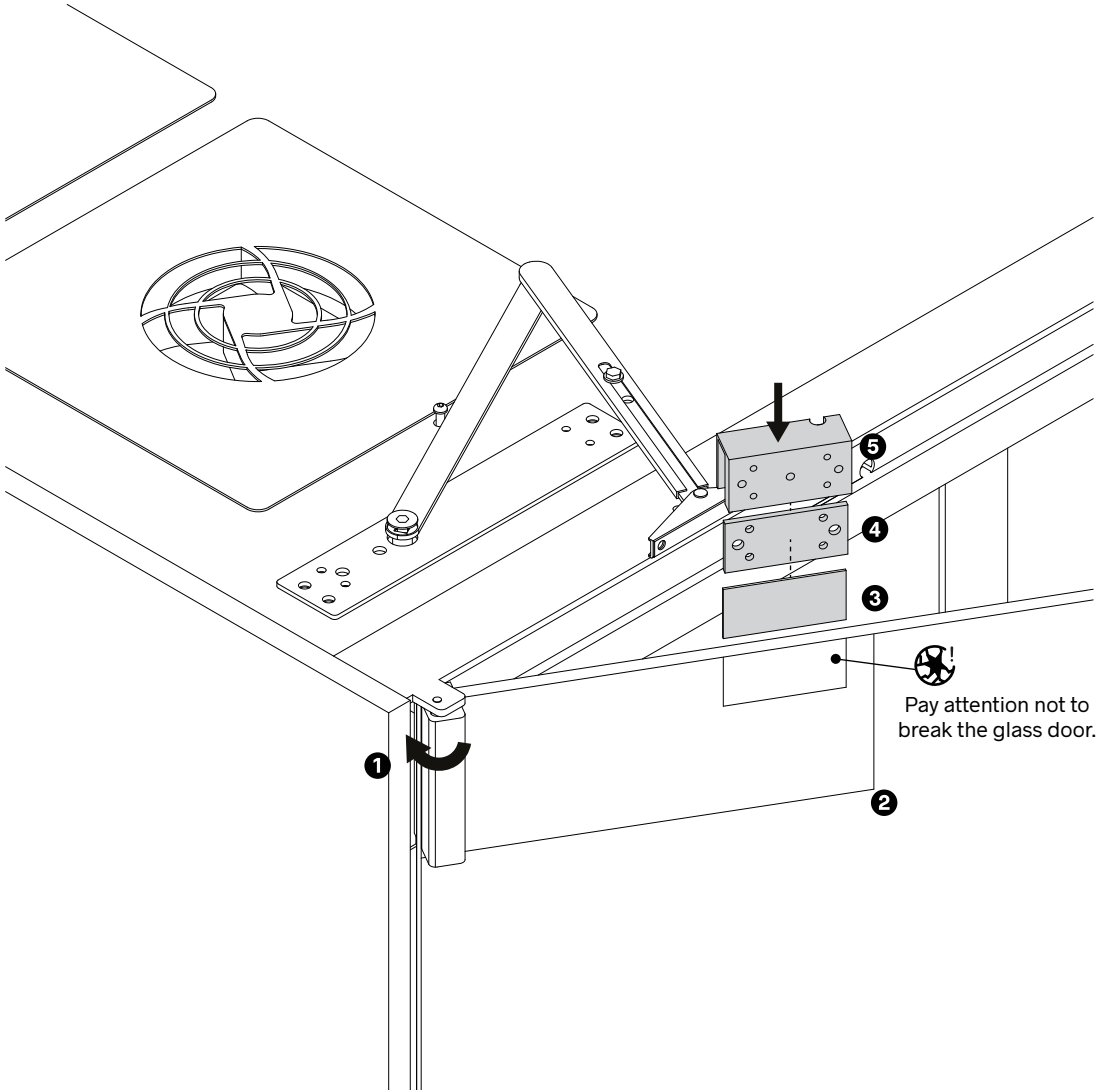

Door damper For Kameleon (part 2/3)

2