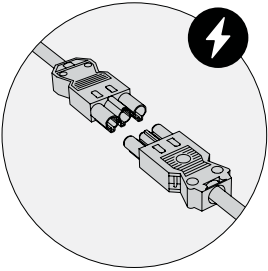

T05 S or TO6 S

 x2 with
T-Handle Hex Key 4

 x4 with
T-Handle Hex Key 4

VESA Adapter for Kameleon K1 (part 1/2)

2

VESA Adapter for Kameleon K1 (part 2/2)

 x2 with
T-Handle Hex Key 4

 x4 with
T-Handle Hex Key 4

VESA Adapter for Kameleon K2, K2+, K6, K7

x2 with
T-Handle Hex Key 4

 x4 with
T-Handle Hex Key 4

Vesa Adapter For Solid Back Kamaleon K2, K2+, K6, K7

Panels Adjuster

Interior Hanging Whiteboard or Pinboard

 x4 with
T-Handle Hex Key 4

Door damper For Kameleon (part 1/3)

 x3 with
T-Handle Hex Key 3

Assembly instruction for left door open.
For right door opening turn around the
damper.

1

3

2

4