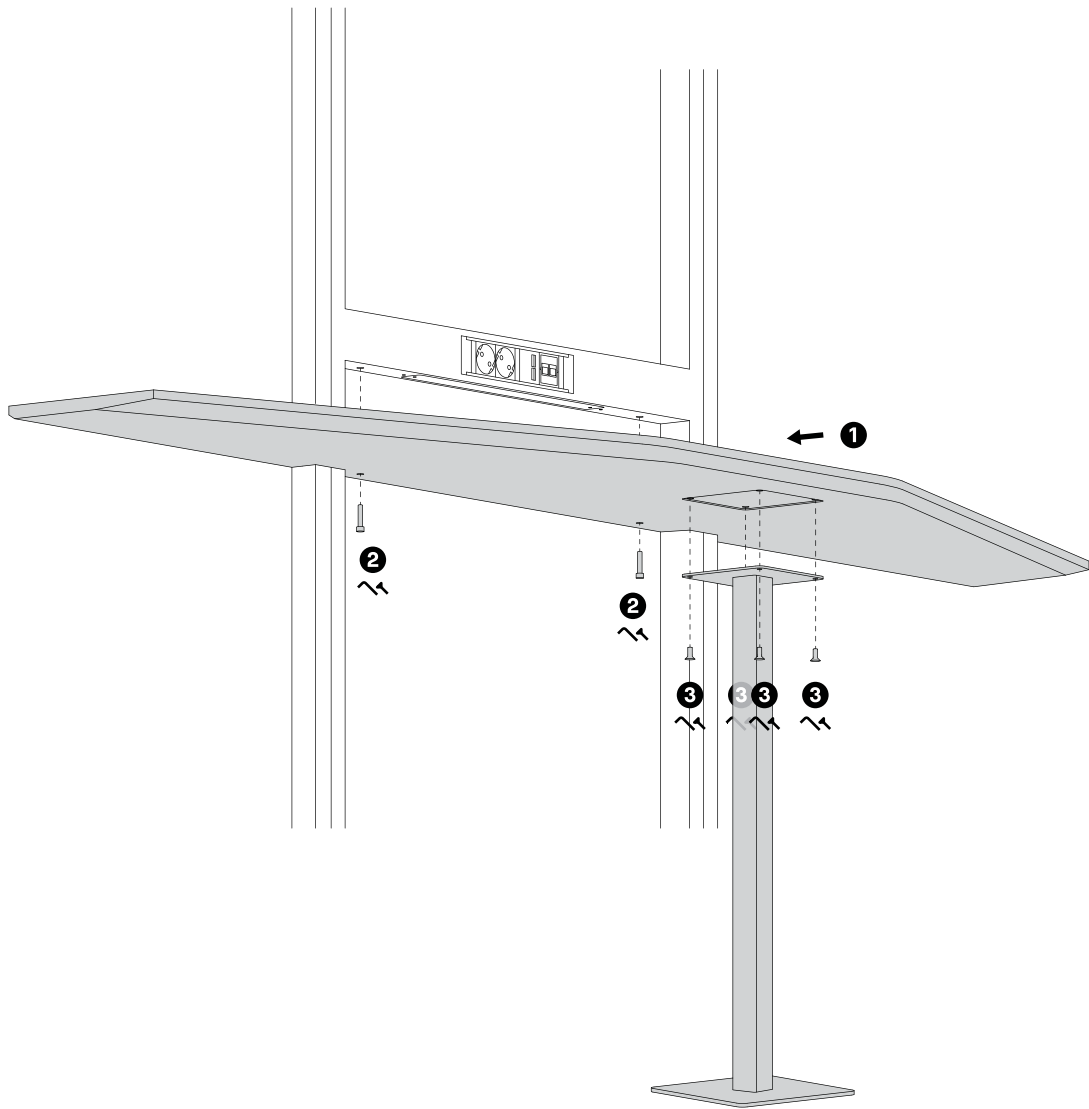

T05

T05 S

T06

T06 S

VESA Adapter

VESA Adapter

Interior Hanging Whiteboard

Interior Hanging Pinboard

Door Damper

T01 or T04

-  x2 with
T-Handle Hex Key 4
-  x4 with
T-Handle Hex Key 4

T02 or T03

-  x2 with T-Handle Hex Key 4
-  x4 with T-Handle Hex Key 4

T05 or TO6

 x2 with
T-Handle Hex Key 4

 x4 with
T-Handle Hex Key 4

T05 S or TO6 S

 x2 with
T-Handle Hex Key 4

 x4 with
T-Handle Hex Key 4

VESA Adapter for Kameleon K1 (part 1/2)

2

VESA Adapter for Kameleon K1 (part 2/2)

 x2 with
T-Handle Hex Key 4

 x4 with
T-Handle Hex Key 4

VESA Adapter for Kameleon K2, K2+, K6, K7

x2 with
T-Handle Hex Key 4

 x4 with
T-Handle Hex Key 4

Vesa Adapter For Solid Back Kamaleon K2, K2+, K6, K7

Panels Adjuster

Interior Hanging Whiteboard or Pinboard