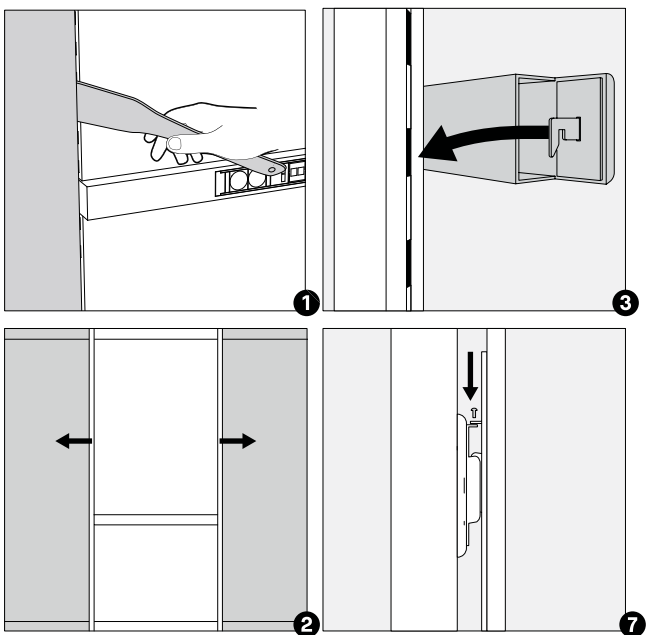

VESA Adapter for Kameleon K2, K2+, K6, K7

x2 with
T-Handle Hex Key 4

 x4 with
T-Handle Hex Key 4

Vesa Adapter For Solid Back Kamaleon K2, K2+, K6, K7

Panels Adjuster

Interior Hanging Whiteboard or Pinboard

 x4 with
T-Handle Hex Key 4

Door damper For Kameleon (part 1/3)

 x3 with
T-Handle Hex Key 3

Assembly instruction for left door open.
For right door opening turn around the
damper.

1

3

2

4