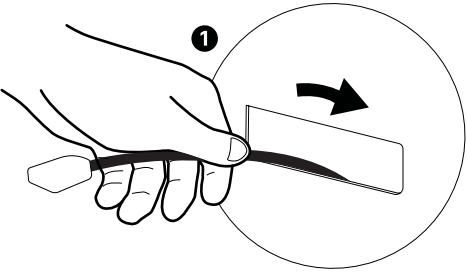

T05 S or TO6 S

 x2 with
T-Handle Hex Key 4

 x4 with
T-Handle Hex Key 4

VESA Adapter for Kameleon K1 (part 1/2)

2

VESA Adapter for Kameleon K1 (part 2/2)

 x2 with
T-Handle Hex Key 4

 x4 with
T-Handle Hex Key 4

VESA Adapter for Kameleon K2, K2+, K6, K7

x2 with
T-Handle Hex Key 4

 x4 with
T-Handle Hex Key 4

Vesa Adapter For Solid Back Kamaleon K2, K2+, K6, K7

Panels Adjuster

Interior Hanging Whiteboard or Pinboard