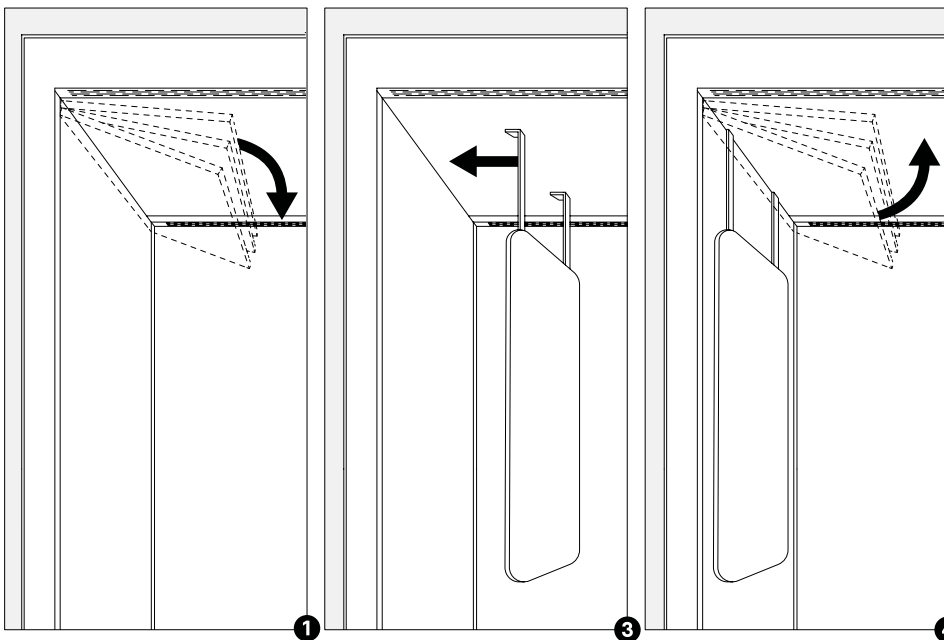

x4 with
T-Handle Hex Key 4