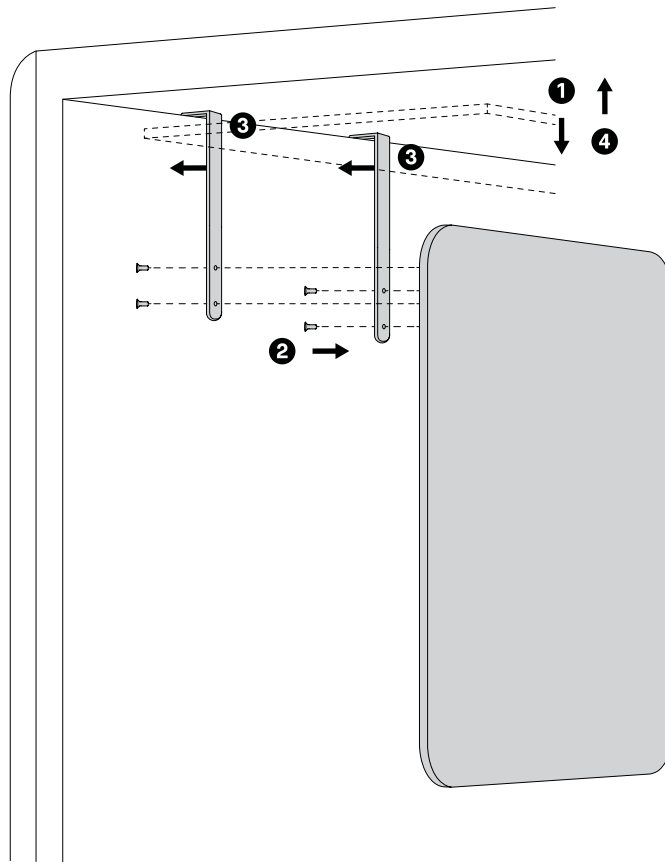

VESA Adapter for Kameleon K2, K2+, K6, K7

x2 with
T-Handle Hex Key 4

 x4 with
T-Handle Hex Key 4

Vesa Adapter For Solid Back Kamaleon K2, K2+, K6, K7

Panels Adjuster

Interior Hanging Whiteboard or Pinboard

 x4 with
T-Handle Hex Key 4

Door damper For Kameleon (part 1/3)

 x3 with
T-Handle Hex Key 3

Assembly instruction for left door open.
For right door opening turn around the
damper.

1

3

2

4