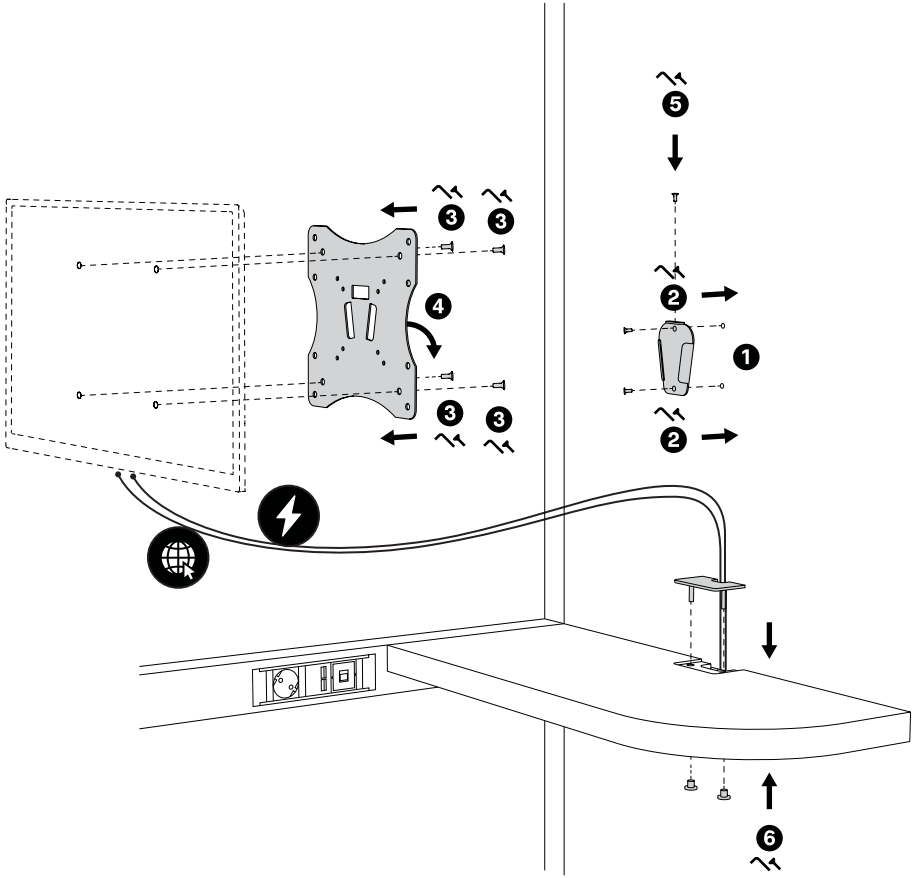

T05 S or TO6 S

 x2 with
T-Handle Hex Key 4

 x4 with
T-Handle Hex Key 4

VESA Adapter for Kameleon K1 (part 1/2)

2

VESA Adapter for Kameleon K1 (part 2/2)

 x2 with
T-Handle Hex Key 4

 x4 with
T-Handle Hex Key 4

VESA Adapter for Kameleon K2, K2+, K6, K7

x2 with
T-Handle Hex Key 4

 x4 with
T-Handle Hex Key 4

Vesa Adapter For Solid Back Kamaleon K2, K2+, K6, K7

Panels Adjuster

Interior Hanging Whiteboard or Pinboard