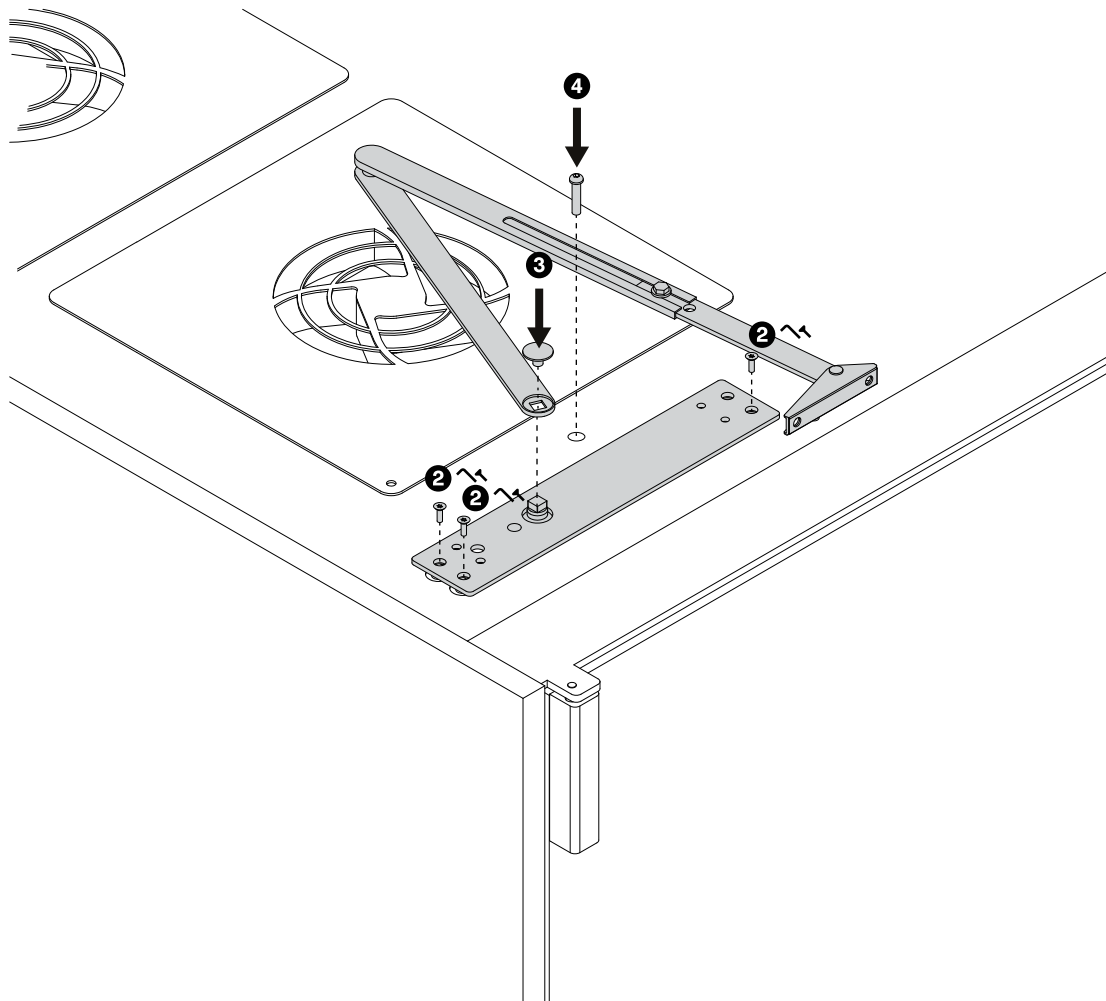

VESA Adapter for Kameleon K2, K2+, K6, K7

x2 with
T-Handle Hex Key 4

 x4 with
T-Handle Hex Key 4

Vesa Adapter For Solid Back Kamaleon K2, K2+, K6, K7

Panels Adjuster

Interior Hanging Whiteboard or Pinboard

 x4 with
T-Handle Hex Key 4

Door damper For Kameleon (part 1/3)

 x3 with
T-Handle Hex Key 3

Assembly instruction for left door open.
For right door opening turn around the
damper.

1

3

2

4