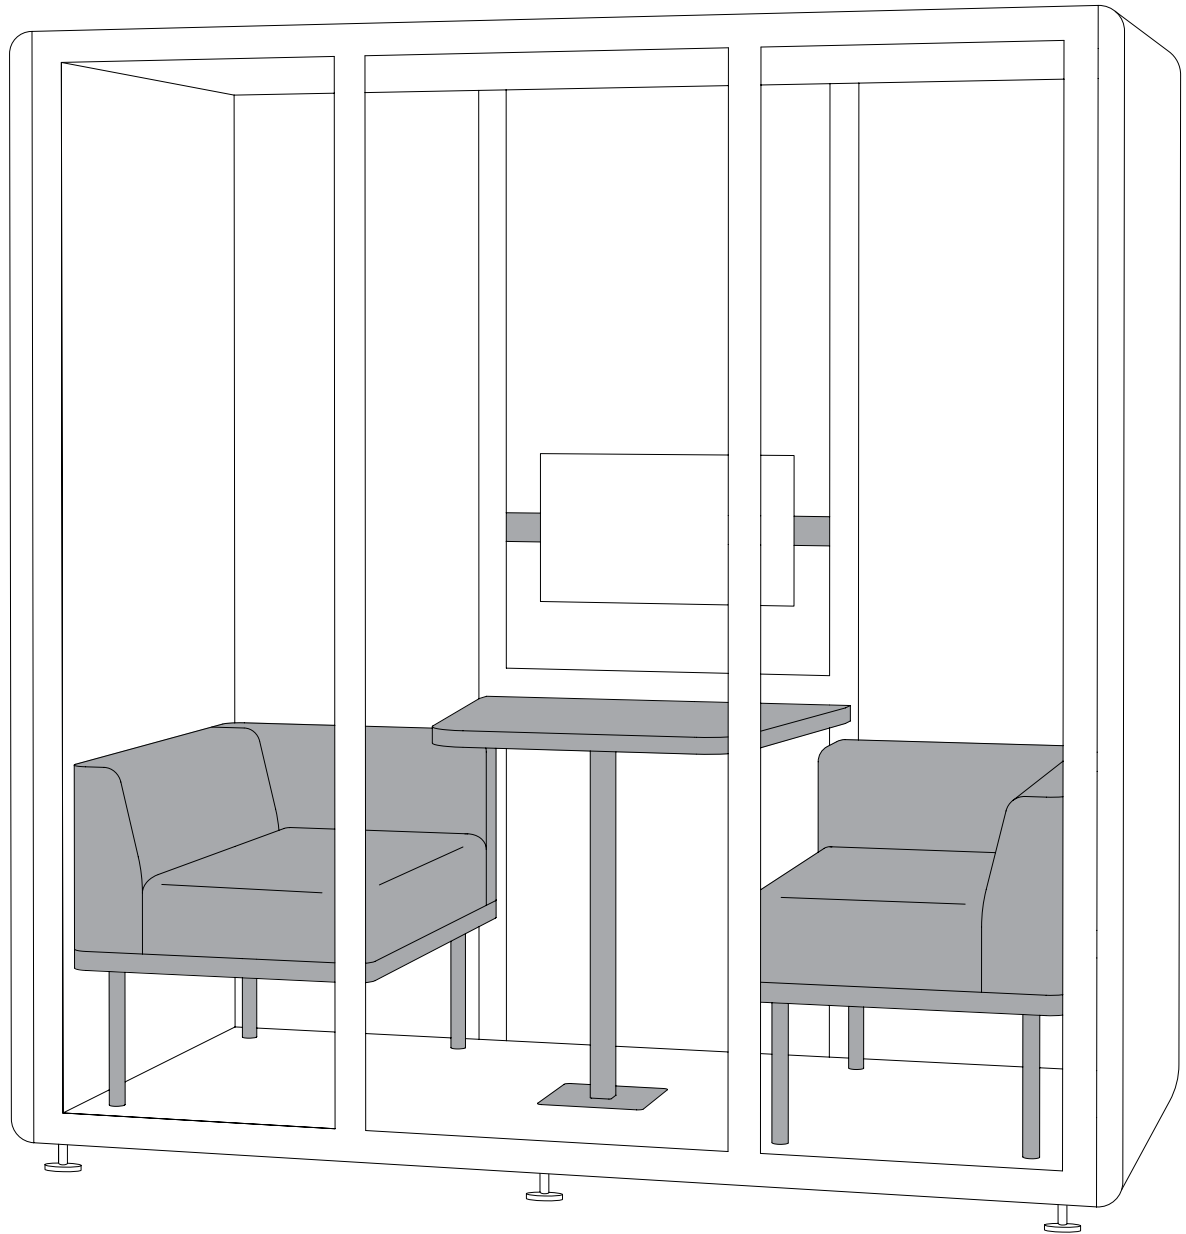

Kameleon Collection Options

ASSEMBLY INSTRUCTIONS

ASKIA
ACOUSTIC PODS

Elements

T01

T02

T03

T04

T05

T05 S

T06

T06 S

VESA Adapter

VESA Adapter

Interior Hanging Whiteboard

Interior Hanging Pinboard

VESA Adapter for Kameleon K2, K2+, K6, K7

x2 with
T-Handle Hex Key 4

 x4 with
T-Handle Hex Key 4

Vesa Adapter For Solid Back Kamaleon K2, K2+, K6, K7

Panels Adjuster

Interior Hanging Whiteboard or Pinboard