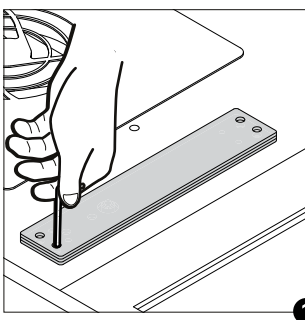

 x4 with
T-Handle Hex Key 4

Door damper For Kameleon (part 1/3)

 x3 with
T-Handle Hex Key 3

Assembly instruction for left door open.
For right door opening turn around the
damper.

1

3

2

4