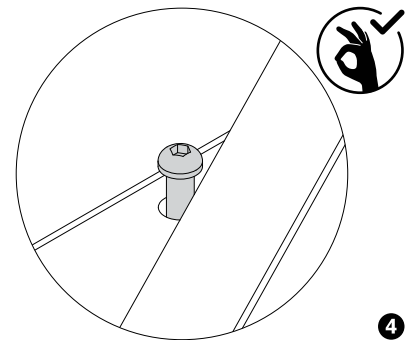

VESA Adapter for Kameleon K2, K2+, K6, K7

x2 with
T-Handle Hex Key 4

 x4 with
T-Handle Hex Key 4

Vesa Adapter For Solid Back Kamaleon K2, K2+, K6, K7

Panels Adjuster

Interior Hanging Whiteboard or Pinboard

 x4 with
T-Handle Hex Key 4

Door damper For Kameleon (part 1/3)

 x3 with
T-Handle Hex Key 3

Assembly instruction for left door open.
For right door opening turn around the
damper.

1

3

2

4