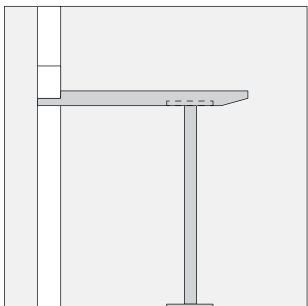

T05

T05 S

T06

T06 S

VESA Adapter

VESA Adapter

Interior Hanging Whiteboard

Interior Hanging Pinboard

Door Damper

T01 or T04

-  x2 with
T-Handle Hex Key 4
-  x4 with
T-Handle Hex Key 4

T02 or T03

-  x2 with T-Handle Hex Key 4
-  x4 with T-Handle Hex Key 4

T05 or TO6

 x2 with
T-Handle Hex Key 4

 x4 with
T-Handle Hex Key 4