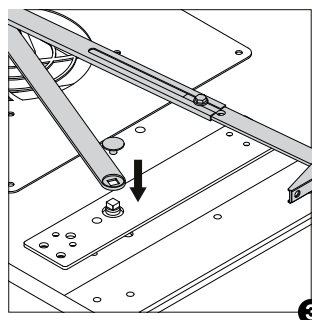

VESA Adapter for Kameleon K2, K2+, K6, K7

x2 with
T-Handle Hex Key 4

 x4 with
T-Handle Hex Key 4

Vesa Adapter For Solid Back Kamaleon K2, K2+, K6, K7

Panels Adjuster

Interior Hanging Whiteboard or Pinboard

 x4 with
T-Handle Hex Key 4

Door damper For Kameleon (part 1/3)

 x3 with
T-Handle Hex Key 3

Assembly instruction for left door open.
For right door opening turn around the
damper.

1

3

2

4