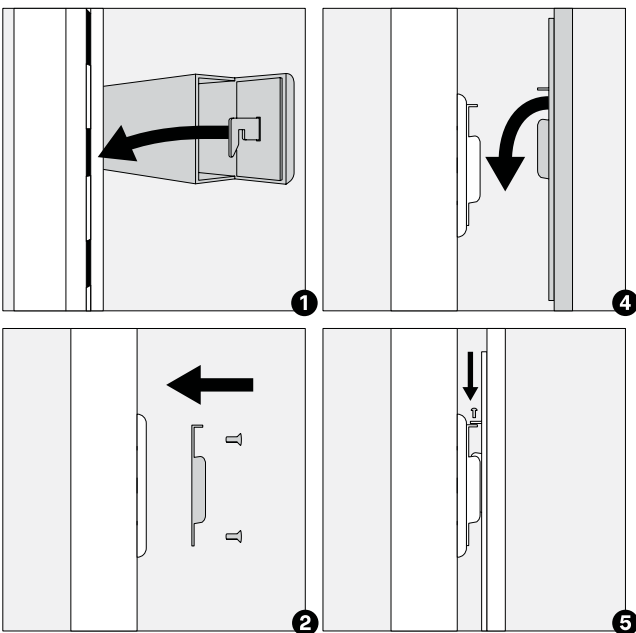

T05 S or TO6 S

 x2 with
T-Handle Hex Key 4

 x4 with
T-Handle Hex Key 4

VESA Adapter for Kameleon K1 (part 1/2)

2

VESA Adapter for Kameleon K1 (part 2/2)

 x2 with
T-Handle Hex Key 4

 x4 with
T-Handle Hex Key 4

VESA Adapter for Kameleon K2, K2+, K6, K7

x2 with
T-Handle Hex Key 4

 x4 with
T-Handle Hex Key 4

Vesa Adapter For Solid Back Kamaleon K2, K2+, K6, K7

Panels Adjuster

Interior Hanging Whiteboard or Pinboard