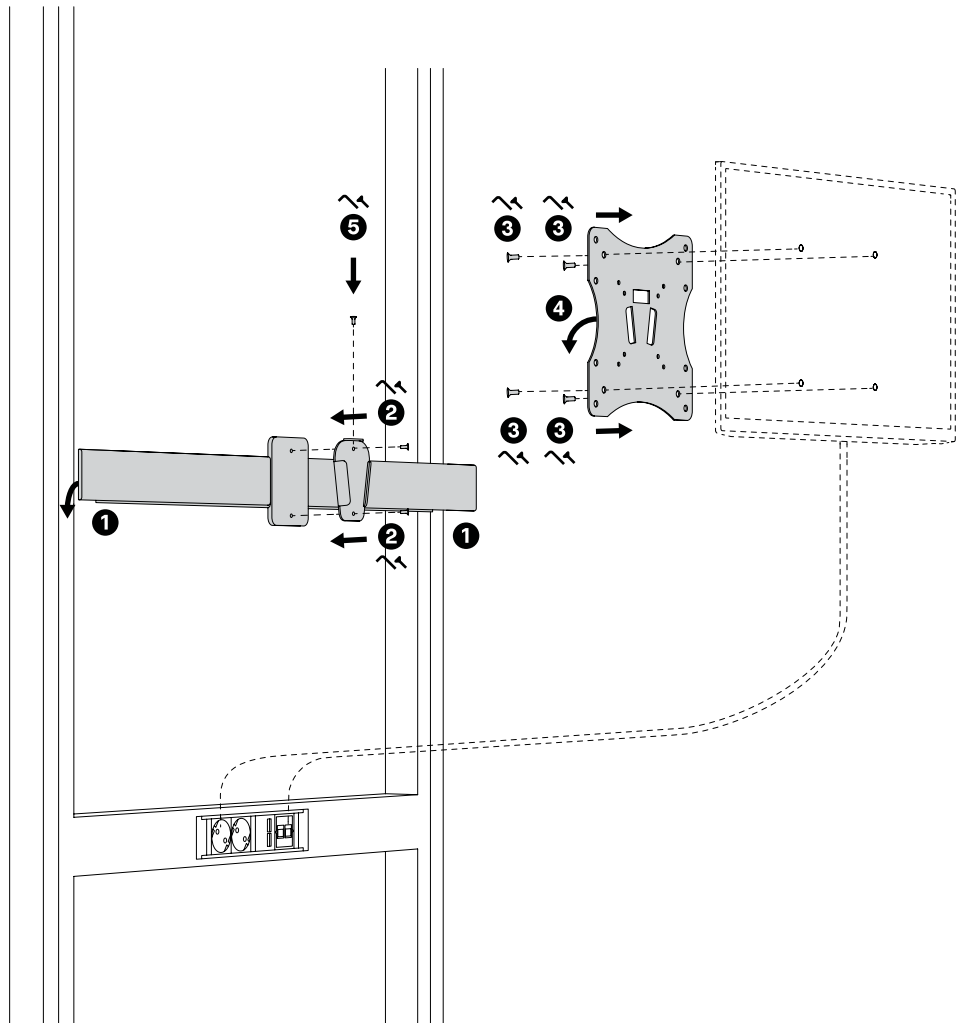

T05

T05 S

T06

T06 S

VESA Adapter

VESA Adapter

Interior Hanging Whiteboard

Interior Hanging Pinboard

T05 S or TO6 S

 x2 with
T-Handle Hex Key 4

 x4 with
T-Handle Hex Key 4

VESA Adapter for Kameleon K1 (part 1/2)

2

VESA Adapter for Kameleon K1 (part 2/2)

 x2 with
T-Handle Hex Key 4

 x4 with
T-Handle Hex Key 4

VESA Adapter for Kameleon K2, K2+, K6, K7

x2 with
T-Handle Hex Key 4

 x4 with
T-Handle Hex Key 4

Vesa Adapter For Solid Back Kamaleon K2, K2+, K6, K7

Panels Adjuster

Interior Hanging Whiteboard or Pinboard