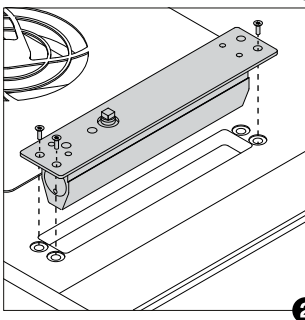

VESA Adapter for Kameleon K2, K2+, K6, K7

x2 with
T-Handle Hex Key 4

 x4 with
T-Handle Hex Key 4

Vesa Adapter For Solid Back Kamaleon K2, K2+, K6, K7

Panels Adjuster

Interior Hanging Whiteboard or Pinboard

 x4 with
T-Handle Hex Key 4

Door damper For Kameleon (part 1/3)

 x3 with
T-Handle Hex Key 3

Assembly instruction for left door open.
For right door opening turn around the
damper.

1

3

2

4