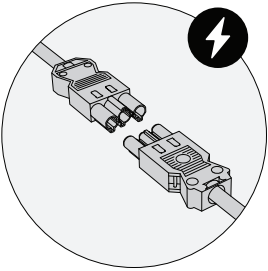

 x4 with
T-Handle Hex Key 4

T05 S or T06 S

 x2 with
T-Handle Hex Key 4

 x4 with
T-Handle Hex Key 4

VESA Adapter for Kameleon K1 (part 1/2)

VESA Adapter for Kameleon K1 (part 2/2)

 x2 with
T-Handle Hex Key 4

 x4 with
T-Handle Hex Key 4

VESA Adapter for Kameleon K2, K2+, K6, K7

K x2 with
T-Handle Hex Key 4

L x4 with
T-Handle Hex Key 4

Interior Hanging Whiteboard or Pinboard

 x4 with
T-Handle Hex Key 4

ASKIA

Eliade Tower,
Mircea Eliade No.18
RO-Bucharest, 012015