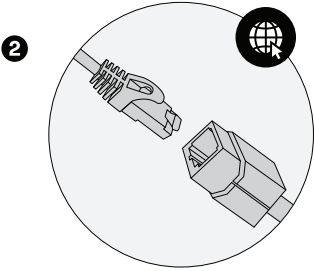

 x4 with
T-Handle Hex Key 4

T05 S or T06 S

 x2 with
T-Handle Hex Key 4

 x4 with
T-Handle Hex Key 4

VESA Adapter for Kameleon K1 (part 1/2)

VESA Adapter for Kameleon K1 (part 2/2)

 x2 with
T-Handle Hex Key 4

 x4 with
T-Handle Hex Key 4

VESA Adapter for Kameleon K2, K2+, K6, K7

K x2 with
T-Handle Hex Key 4

L x4 with
T-Handle Hex Key 4

Interior Hanging Whiteboard or Pinboard

 x4 with
T-Handle Hex Key 4

ASKIA

Eliade Tower,
Mircea Eliade No.18
RO-Bucharest, 012015