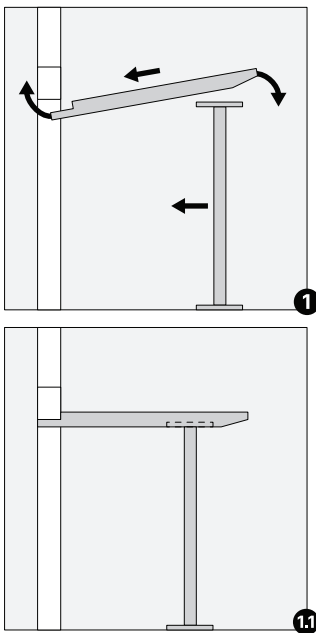

T05

T05 S

T06

T06 S

VESA Adapter

VESA Adapter

Interior Hanging Whiteboard

Interior Hanging Pinboard

T01 or T04

 x2 with
T-Handle Hex Key 4

 x4 with
T-Handle Hex Key 4

T02 or T03

 x2 with
T-Handle Hex Key 4

 x4 with
T-Handle Hex Key 4

T05 or TO6

 x2 with
T-Handle Hex Key 4

 x4 with
T-Handle Hex Key 4

T05 S or T06 S

 x2 with
T-Handle Hex Key 4

 x4 with
T-Handle Hex Key 4

VESA Adapter for Kameleon K1 (part 1/2)

VESA Adapter for Kameleon K1 (part 2/2)

 x2 with
T-Handle Hex Key 4

 x4 with
T-Handle Hex Key 4

VESA Adapter for Kameleon K2, K2+, K6, K7

K x2 with
T-Handle Hex Key 4

L x4 with
T-Handle Hex Key 4

Interior Hanging Whiteboard or Pinboard

 x4 with
T-Handle Hex Key 4

ASKIA

Eliade Tower,
Mircea Eliade No.18
RO-Bucharest, 012015