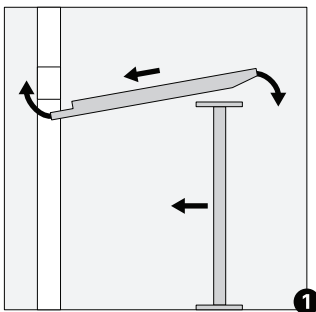

T01 or T04

 x2 with
T-Handle Hex Key 4

 x4 with
T-Handle Hex Key 4

T02 or T03

 x2 with
T-Handle Hex Key 4

 x4 with
T-Handle Hex Key 4

T05 or TO6

 x2 with
T-Handle Hex Key 4

 x4 with
T-Handle Hex Key 4

T05 S or T06 S

 x2 with
T-Handle Hex Key 4

 x4 with
T-Handle Hex Key 4

VESA Adapter for Kameleon K1 (part 1/2)

VESA Adapter for Kameleon K1 (part 2/2)

 x2 with
T-Handle Hex Key 4

 x4 with
T-Handle Hex Key 4

VESA Adapter for Kameleon K2, K2+, K6, K7

K x2 with
T-Handle Hex Key 4

L x4 with
T-Handle Hex Key 4

Interior Hanging Whiteboard or Pinboard

 x4 with
T-Handle Hex Key 4

ASKIA

Eliade Tower,
Mircea Eliade No.18
RO-Bucharest, 012015