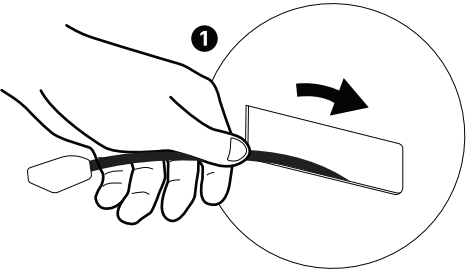

 x4 with
T-Handle Hex Key 4

T05 S or T06 S

 x2 with
T-Handle Hex Key 4

 x4 with
T-Handle Hex Key 4

VESA Adapter for Kameleon K1 (part 1/2)

VESA Adapter for Kameleon K1 (part 2/2)

 x2 with
T-Handle Hex Key 4

 x4 with
T-Handle Hex Key 4

VESA Adapter for Kameleon K2, K2+, K6, K7

K x2 with
T-Handle Hex Key 4

L x4 with
T-Handle Hex Key 4

Interior Hanging Whiteboard or Pinboard

 x4 with
T-Handle Hex Key 4

ASKIA

Eliade Tower,
Mircea Eliade No.18
RO-Bucharest, 012015