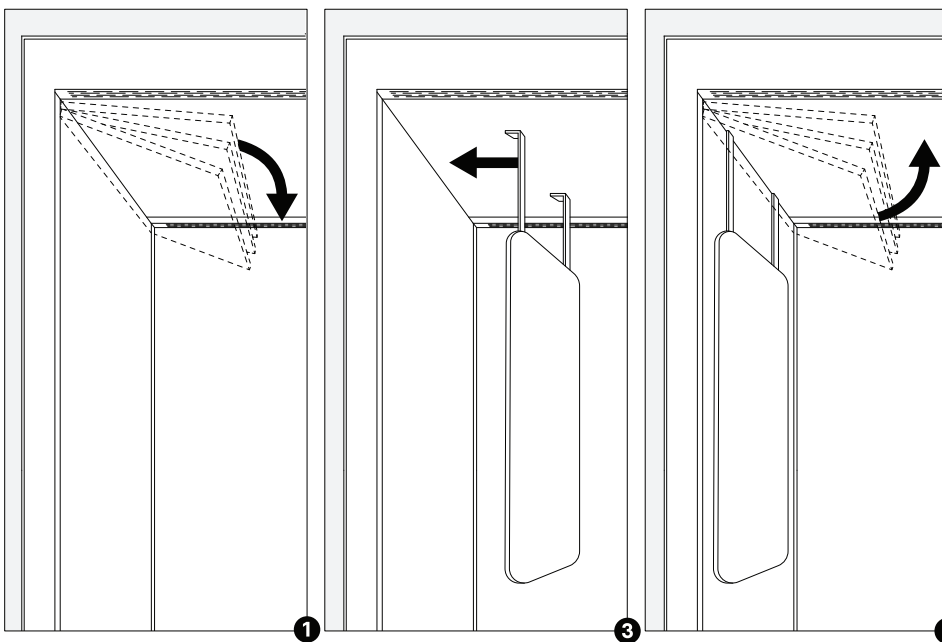

 x4 with
T-Handle Hex Key 4

VESA Adapter for Kameleon K2, K2+, K6, K7

K x2 with
T-Handle Hex Key 4

L x4 with
T-Handle Hex Key 4

Interior Hanging Whiteboard or Pinboard

 x4 with
T-Handle Hex Key 4

ASKIA

Eliade Tower,
Mircea Eliade No.18
RO-Bucharest, 012015