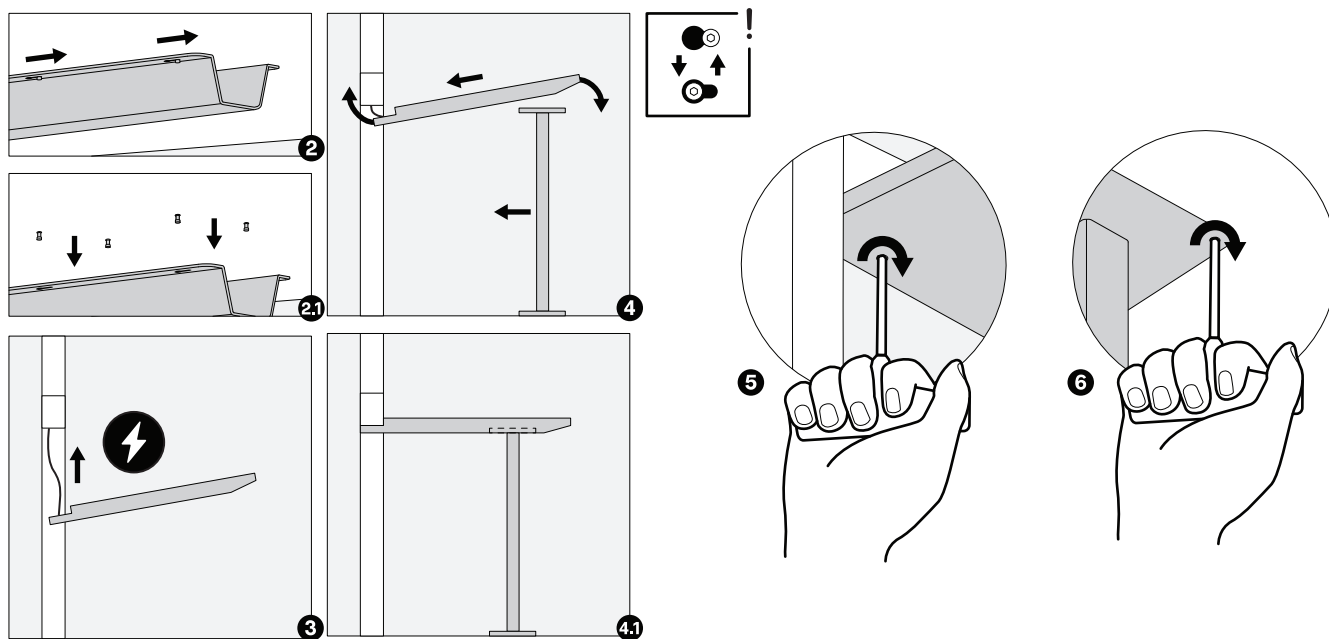

 x4 with
T-Handle Hex Key 4

T05 S or T06 S

 x2 with
T-Handle Hex Key 4

 x4 with
T-Handle Hex Key 4

VESA Adapter for Kameleon K1 (part 1/2)

VESA Adapter for Kameleon K1 (part 2/2)

 x2 with
T-Handle Hex Key 4

 x4 with
T-Handle Hex Key 4

VESA Adapter for Kameleon K2, K2+, K6, K7

K x2 with
T-Handle Hex Key 4

L x4 with
T-Handle Hex Key 4

Interior Hanging Whiteboard or Pinboard

 x4 with
T-Handle Hex Key 4

ASKIA

Eliade Tower,
Mircea Eliade No.18
RO-Bucharest, 012015