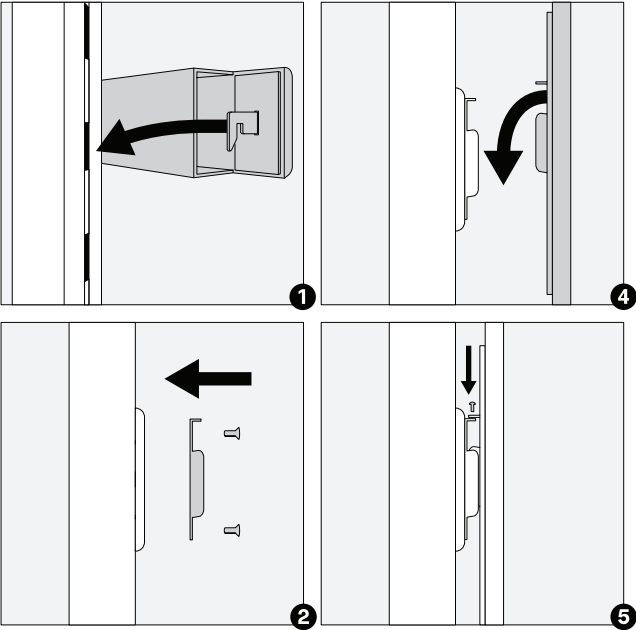

 x4 with
T-Handle Hex Key 4

T05 S or T06 S

 x2 with
T-Handle Hex Key 4

 x4 with
T-Handle Hex Key 4

VESA Adapter for Kameleon K1 (part 1/2)

VESA Adapter for Kameleon K1 (part 2/2)

 x2 with
T-Handle Hex Key 4

 x4 with
T-Handle Hex Key 4

VESA Adapter for Kameleon K2, K2+, K6, K7

K x2 with
T-Handle Hex Key 4

L x4 with
T-Handle Hex Key 4

Interior Hanging Whiteboard or Pinboard

 x4 with
T-Handle Hex Key 4

ASKIA

Eliade Tower,
Mircea Eliade No.18
RO-Bucharest, 012015