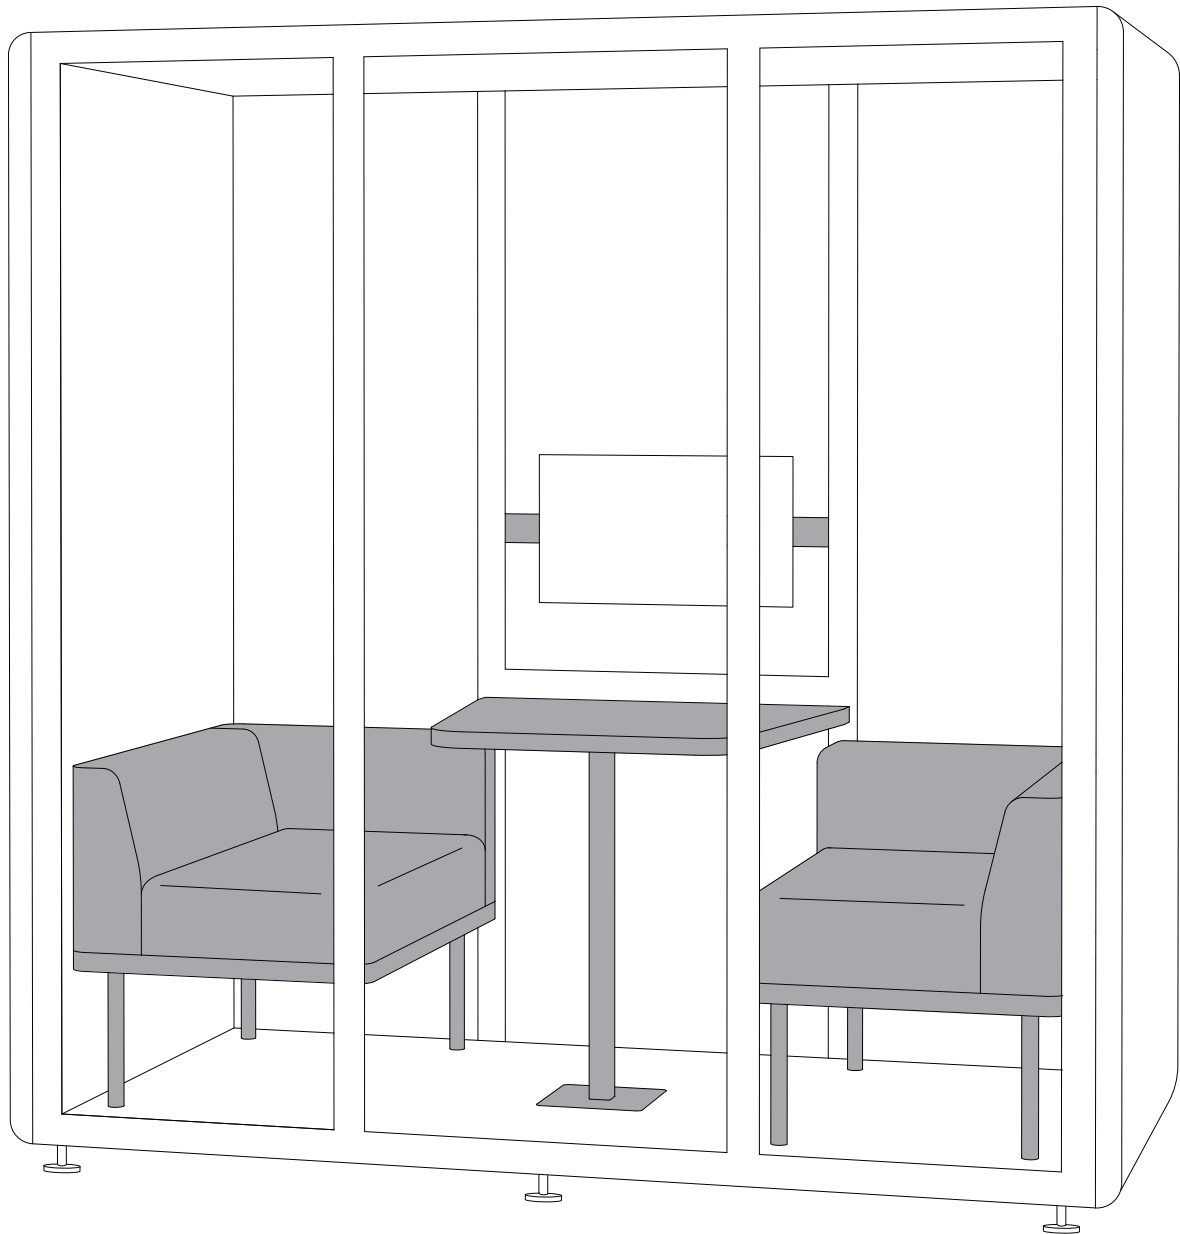

Kameleon Collection Options

ASSEMBLY INSTRUCTIONS

ASKIA
ACOUSTIC PODS

Elements

T01

T02

T03

T04

T05

T05 S

T06

T06 S

VESA Adapter

VESA Adapter

Interior Hanging Whiteboard

Interior Hanging Pinboard

 x4 with
T-Handle Hex Key 4

VESA Adapter for Kameleon K2, K2+, K6, K7

K x2 with
T-Handle Hex Key 4

L x4 with
T-Handle Hex Key 4

Interior Hanging Whiteboard or Pinboard

 x4 with
T-Handle Hex Key 4

ASKIA

Eliade Tower,
Mircea Eliade No.18
RO-Bucharest, 012015