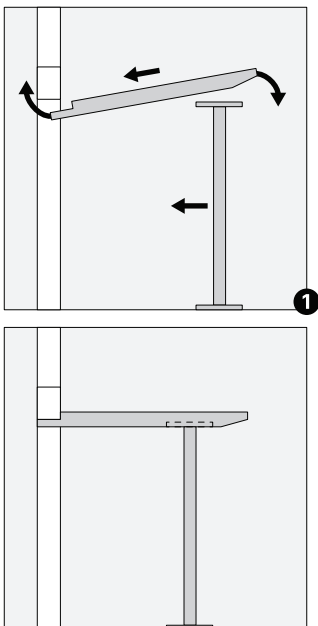

T05

T05 S

T06

T06 S

VESA Adapter

VESA Adapter

Interior Hanging Whiteboard

Interior Hanging Pinboard

T01 or T04

 x2 with
T-Handle Hex Key 4

 x4 with
T-Handle Hex Key 4

T02 or T03

 x2 with
T-Handle Hex Key 4

 x4 with
T-Handle Hex Key 4

T05 or TO6

 x2 with
T-Handle Hex Key 4

 x4 with
T-Handle Hex Key 4

T05 S or T06 S

 x2 with
T-Handle Hex Key 4

 x4 with
T-Handle Hex Key 4

VESA Adapter for Kameleon K1 (part 1/2)

VESA Adapter for Kameleon K1 (part 2/2)

 x2 with
T-Handle Hex Key 4

 x4 with
T-Handle Hex Key 4

VESA Adapter for Kameleon K2, K2+, K6, K7

K x2 with
T-Handle Hex Key 4

L x4 with
T-Handle Hex Key 4

Interior Hanging Whiteboard or Pinboard

 x4 with
T-Handle Hex Key 4

ASKIA

Eliade Tower,
Mircea Eliade No.18
RO-Bucharest, 012015