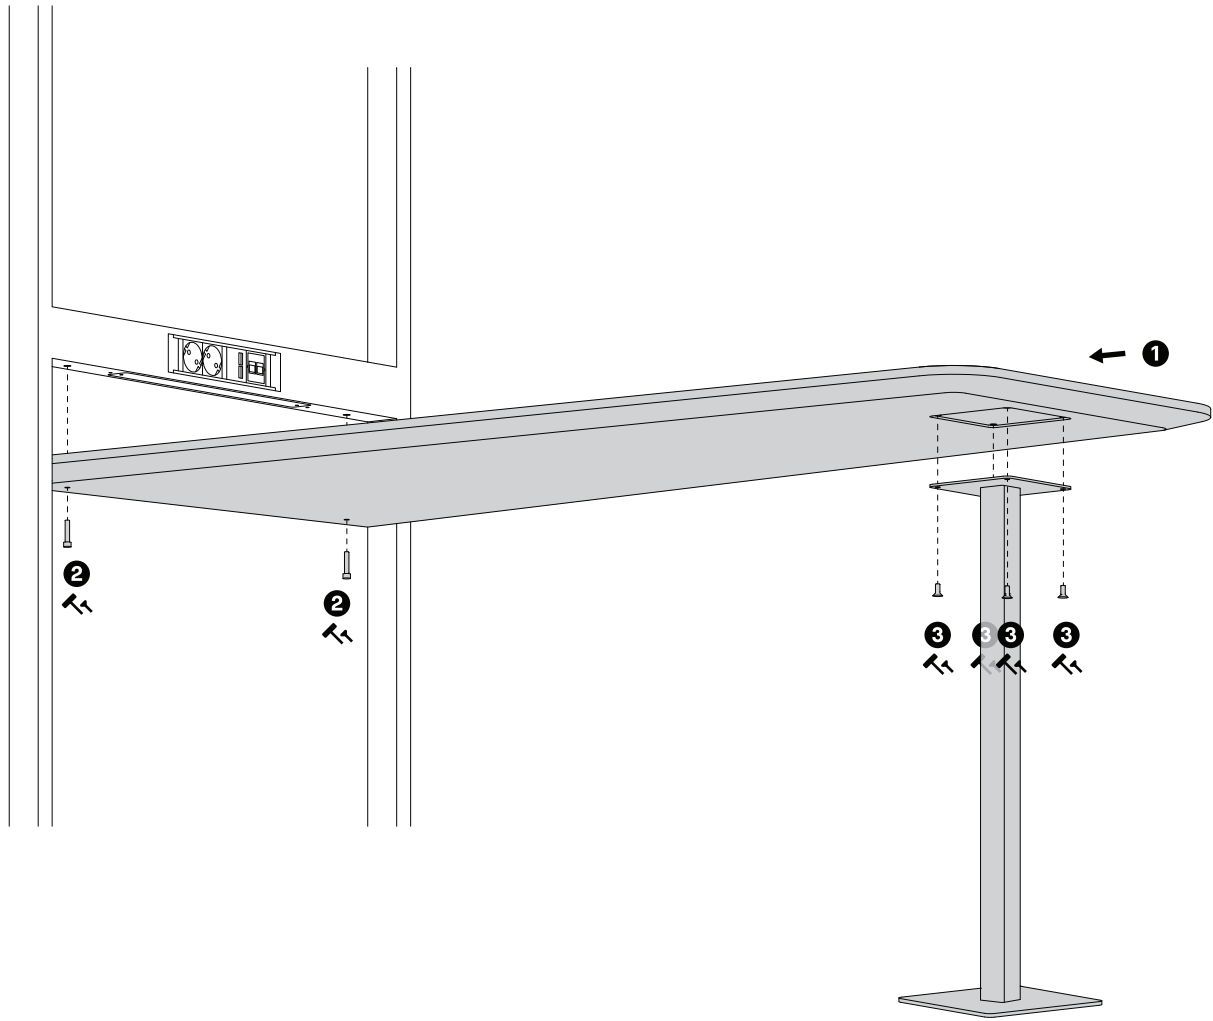

T05

T05 S

T06

T06 S

VESA Adapter

VESA Adapter

Interior Hanging Whiteboard

Interior Hanging Pinboard

T01 or T04

 x2 with
T-Handle Hex Key 4

 x4 with
T-Handle Hex Key 4

T02 or T03

 x2 with
T-Handle Hex Key 4

 x4 with
T-Handle Hex Key 4

T05 or TO6

 x2 with
T-Handle Hex Key 4

 x4 with
T-Handle Hex Key 4

T05 S or T06 S

 x2 with
T-Handle Hex Key 4

 x4 with
T-Handle Hex Key 4

VESA Adapter for Kameleon K1 (part 1/2)

VESA Adapter for Kameleon K1 (part 2/2)

 x2 with
T-Handle Hex Key 4

 x4 with
T-Handle Hex Key 4

VESA Adapter for Kameleon K2, K2+, K6, K7

K x2 with
T-Handle Hex Key 4

L x4 with
T-Handle Hex Key 4

Interior Hanging Whiteboard or Pinboard

 x4 with
T-Handle Hex Key 4

ASKIA

Eliade Tower,
Mircea Eliade No.18
RO-Bucharest, 012015