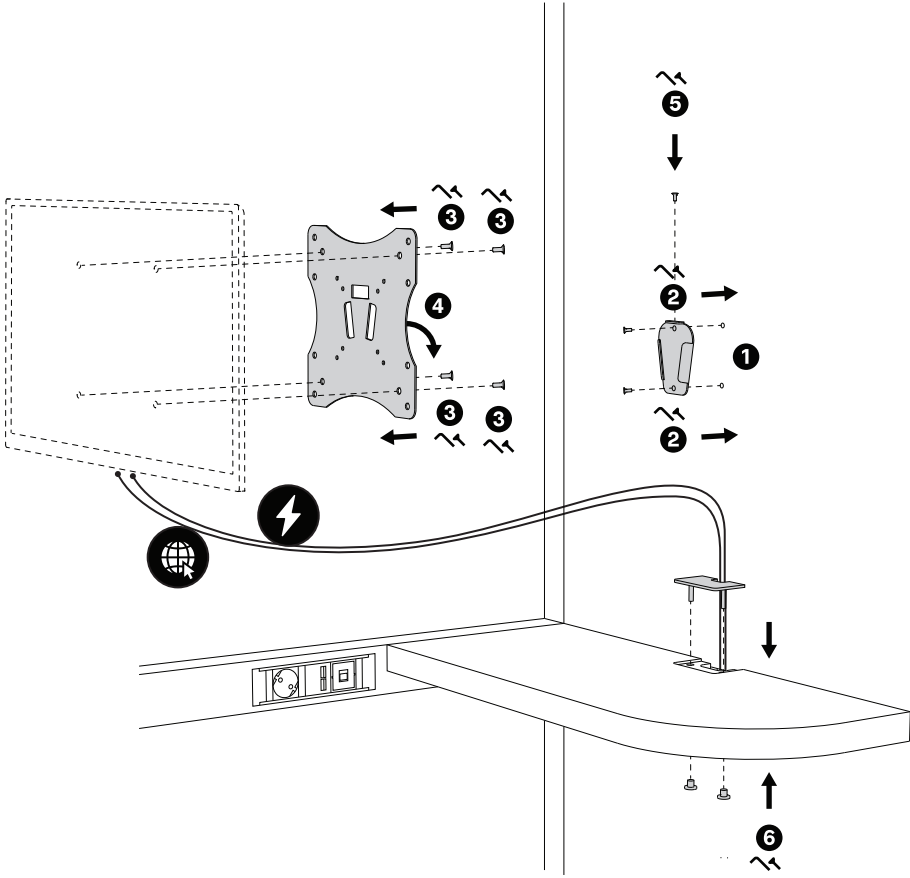

 x4 with
T-Handle Hex Key 4

T05 S or T06 S

 x2 with
T-Handle Hex Key 4

 x4 with
T-Handle Hex Key 4

VESA Adapter for Kameleon K1 (part 1/2)

VESA Adapter for Kameleon K1 (part 2/2)

 x2 with
T-Handle Hex Key 4

 x4 with
T-Handle Hex Key 4

VESA Adapter for Kameleon K2, K2+, K6, K7

K x2 with
T-Handle Hex Key 4

L x4 with
T-Handle Hex Key 4

Interior Hanging Whiteboard or Pinboard

 x4 with
T-Handle Hex Key 4

ASKIA

Eliade Tower,
Mircea Eliade No.18
RO-Bucharest, 012015