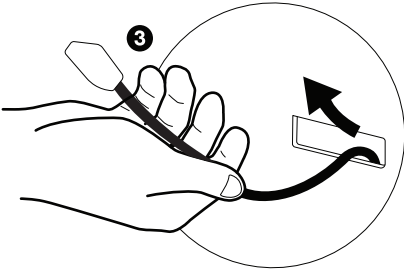

 x4 with
T-Handle Hex Key 4

T05 S or T06 S

 x2 with
T-Handle Hex Key 4

 x4 with
T-Handle Hex Key 4

VESA Adapter for Kameleon K1 (part 1/2)

VESA Adapter for Kameleon K1 (part 2/2)

 x2 with
T-Handle Hex Key 4

 x4 with
T-Handle Hex Key 4

VESA Adapter for Kameleon K2, K2+, K6, K7

K x2 with
T-Handle Hex Key 4

L x4 with
T-Handle Hex Key 4

Interior Hanging Whiteboard or Pinboard

 x4 with
T-Handle Hex Key 4

ASKIA

Eliade Tower,
Mircea Eliade No.18
RO-Bucharest, 012015