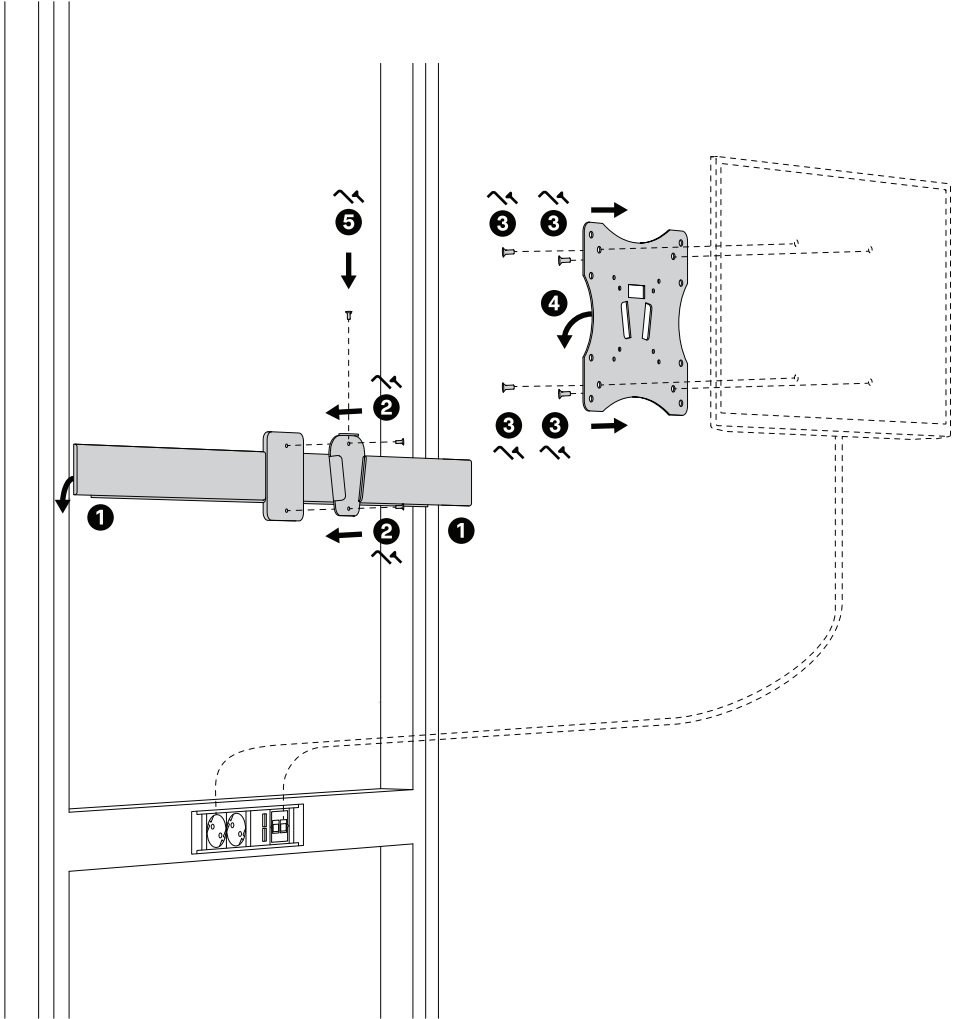

T05

T05 S

T06

T06 S

VESA Adapter

VESA Adapter

Interior Hanging Whiteboard

Interior Hanging Pinboard

 x4 with
T-Handle Hex Key 4

T05 S or T06 S

 x2 with
T-Handle Hex Key 4

 x4 with
T-Handle Hex Key 4

VESA Adapter for Kameleon K1 (part 1/2)

VESA Adapter for Kameleon K1 (part 2/2)

 x2 with
T-Handle Hex Key 4

 x4 with
T-Handle Hex Key 4

VESA Adapter for Kameleon K2, K2+, K6, K7

K x2 with
T-Handle Hex Key 4

L x4 with
T-Handle Hex Key 4

Interior Hanging Whiteboard or Pinboard

 x4 with
T-Handle Hex Key 4

ASKIA

Eliade Tower,
Mircea Eliade No.18
RO-Bucharest, 012015