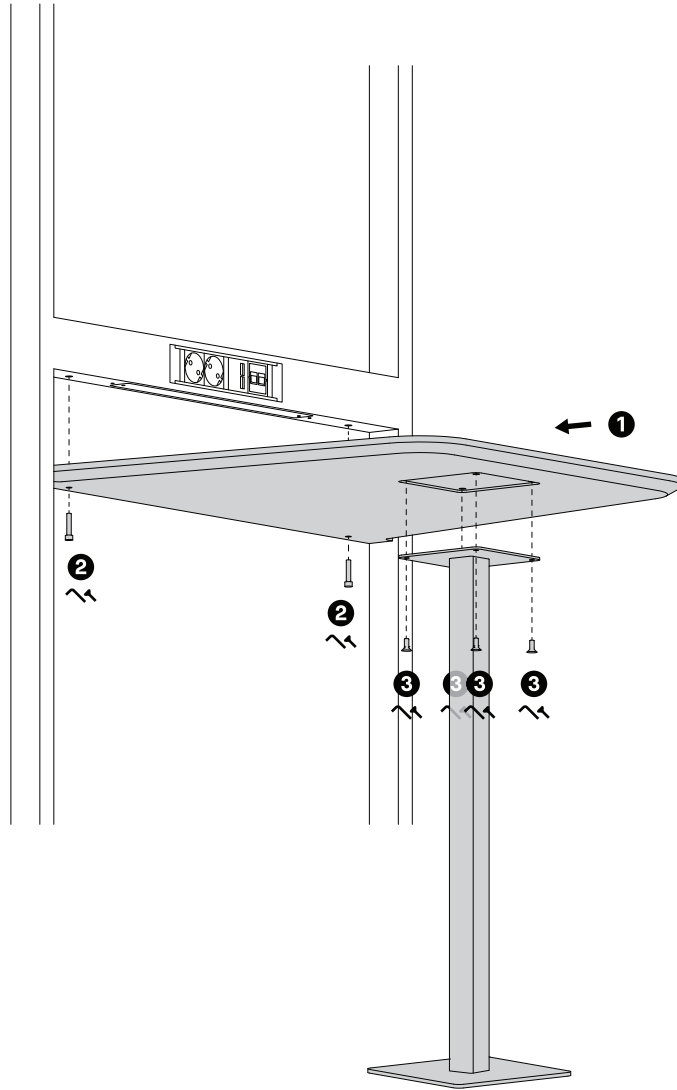

T05

T05 S

T06

T06 S

VESA Adapter

VESA Adapter

Interior Hanging Whiteboard

Interior Hanging Pinboard

T01 or T04

 x2 with
T-Handle Hex Key 4

 x4 with
T-Handle Hex Key 4

T02 or T03

 x2 with
T-Handle Hex Key 4

 x4 with
T-Handle Hex Key 4

T05 or TO6

 x2 with
T-Handle Hex Key 4

 x4 with
T-Handle Hex Key 4

T05 S or T06 S

 x2 with
T-Handle Hex Key 4

 x4 with
T-Handle Hex Key 4

VESA Adapter for Kameleon K1 (part 1/2)

VESA Adapter for Kameleon K1 (part 2/2)

 x2 with
T-Handle Hex Key 4

 x4 with
T-Handle Hex Key 4

VESA Adapter for Kameleon K2, K2+, K6, K7

K x2 with
T-Handle Hex Key 4

L x4 with
T-Handle Hex Key 4

Interior Hanging Whiteboard or Pinboard

 x4 with
T-Handle Hex Key 4

ASKIA

Eliade Tower,
Mircea Eliade No.18
RO-Bucharest, 012015