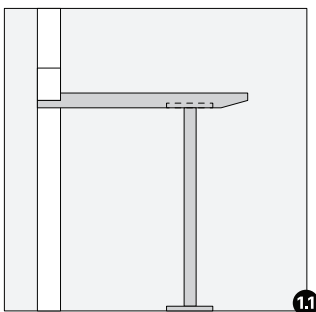

T01 or T04

 x2 with
T-Handle Hex Key 4

 x4 with
T-Handle Hex Key 4

T02 or T03

 x2 with
T-Handle Hex Key 4

 x4 with
T-Handle Hex Key 4

T05 or TO6

 x2 with
T-Handle Hex Key 4

 x4 with
T-Handle Hex Key 4

T05 S or T06 S

 x2 with
T-Handle Hex Key 4

 x4 with
T-Handle Hex Key 4

VESA Adapter for Kameleon K1 (part 1/2)

VESA Adapter for Kameleon K1 (part 2/2)

 x2 with
T-Handle Hex Key 4

 x4 with
T-Handle Hex Key 4

VESA Adapter for Kameleon K2, K2+, K6, K7

K x2 with
T-Handle Hex Key 4

L x4 with
T-Handle Hex Key 4

Interior Hanging Whiteboard or Pinboard

 x4 with
T-Handle Hex Key 4

ASKIA

Eliade Tower,
Mircea Eliade No.18
RO-Bucharest, 012015