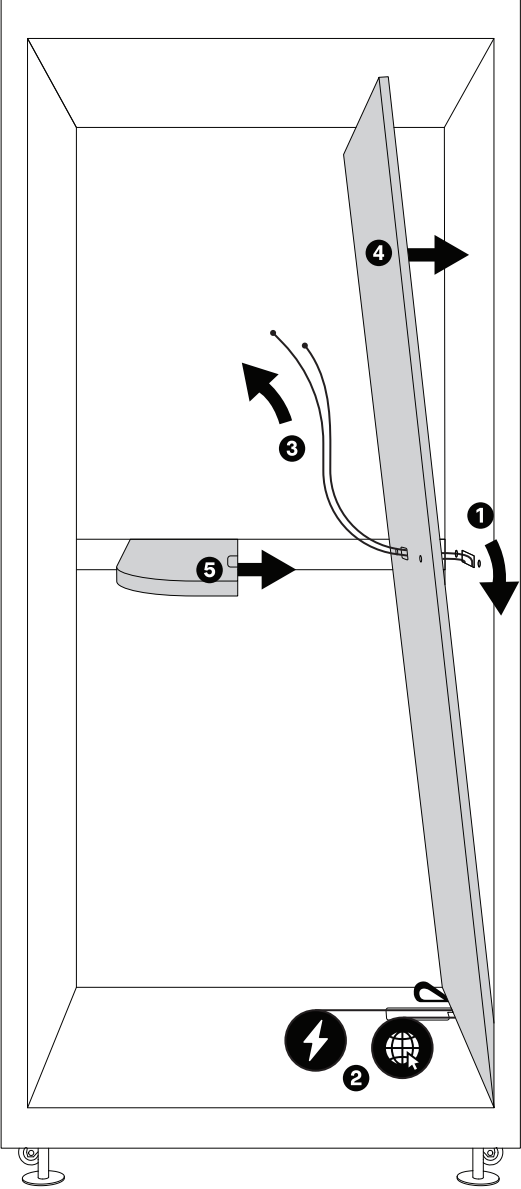

T05

T05 S

T06

T06 S

VESA Adapter

VESA Adapter

Interior Hanging Whiteboard

Interior Hanging Pinboard

 x4 with
T-Handle Hex Key 4

T05 S or T06 S

 x2 with
T-Handle Hex Key 4

 x4 with
T-Handle Hex Key 4

VESA Adapter for Kameleon K1 (part 1/2)

VESA Adapter for Kameleon K1 (part 2/2)

 x2 with
T-Handle Hex Key 4

 x4 with
T-Handle Hex Key 4

VESA Adapter for Kameleon K2, K2+, K6, K7

K x2 with
T-Handle Hex Key 4

L x4 with
T-Handle Hex Key 4

Interior Hanging Whiteboard or Pinboard

 x4 with
T-Handle Hex Key 4

ASKIA

Eliade Tower,
Mircea Eliade No.18
RO-Bucharest, 012015