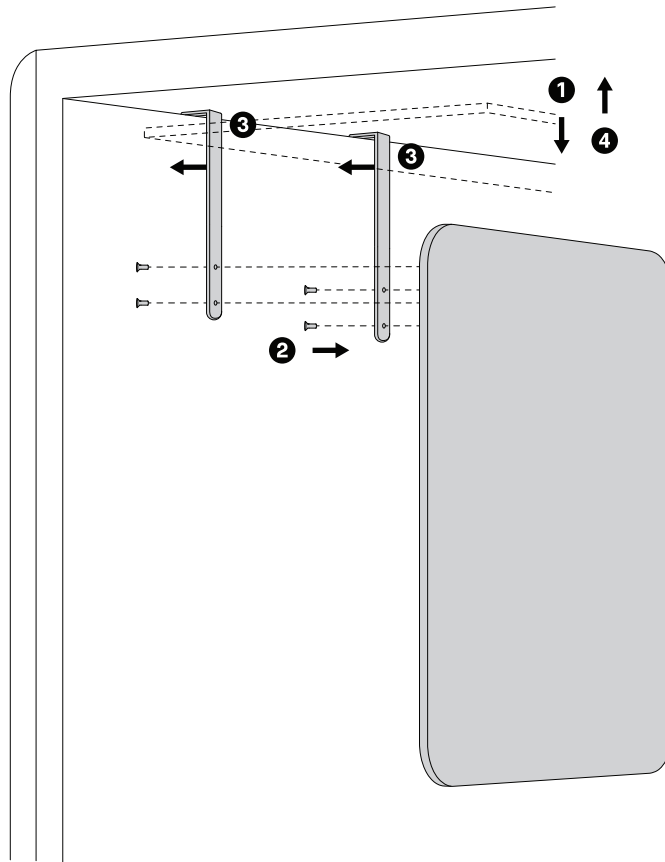

 x4 with
T-Handle Hex Key 4

VESA Adapter for Kameleon K2, K2+, K6, K7

K x2 with
T-Handle Hex Key 4

L x4 with
T-Handle Hex Key 4

Interior Hanging Whiteboard or Pinboard

 x4 with
T-Handle Hex Key 4

ASKIA

Eliade Tower,
Mircea Eliade No.18
RO-Bucharest, 012015