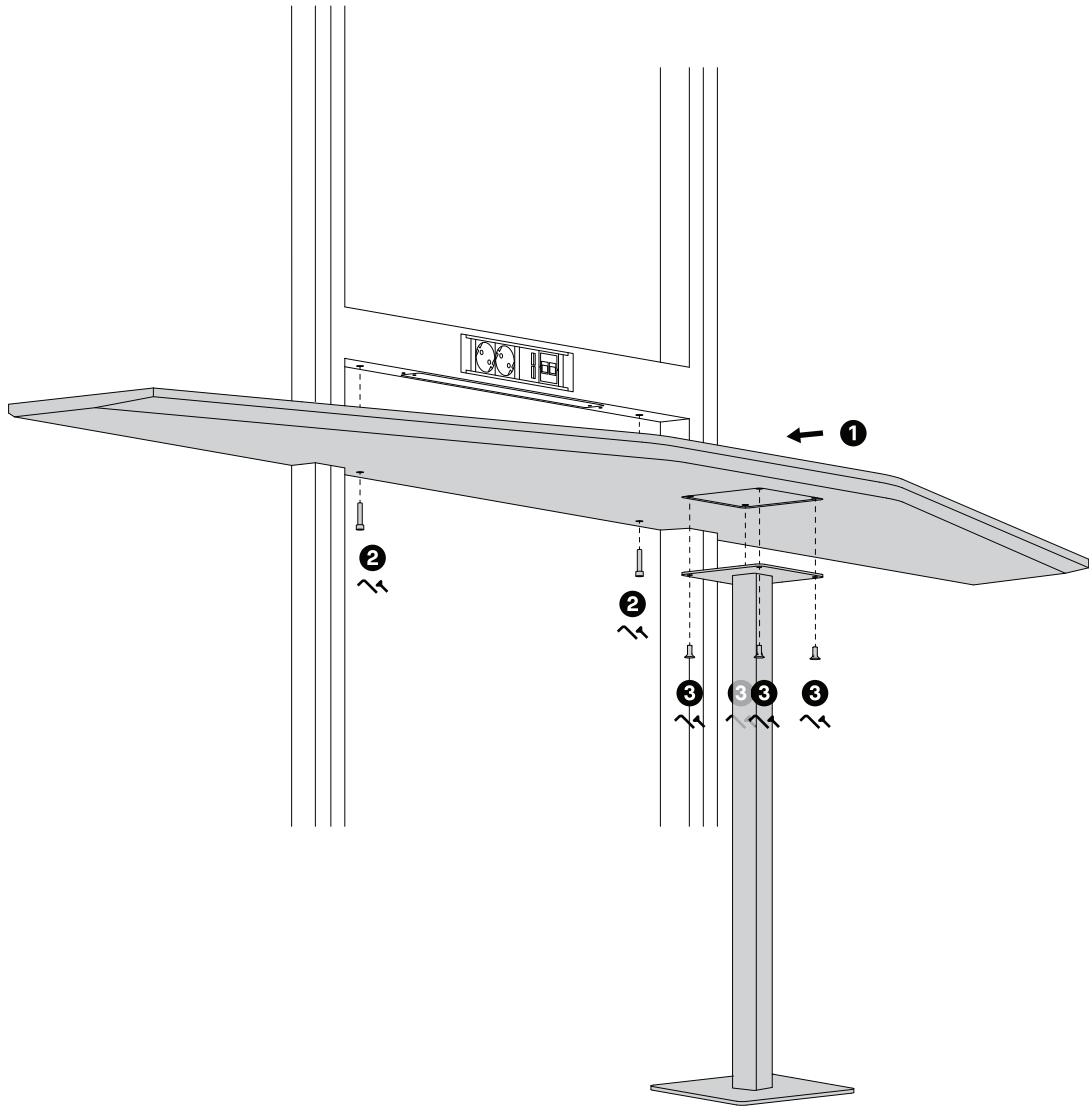

T05

T05 S

T06

T06 S

VESA Adapter

VESA Adapter

Interior Hanging Whiteboard

Interior Hanging Pinboard

T01 or T04

 x2 with
T-Handle Hex Key 4

 x4 with
T-Handle Hex Key 4

T02 or T03

 x2 with
T-Handle Hex Key 4

 x4 with
T-Handle Hex Key 4

T05 or TO6

 x2 with
T-Handle Hex Key 4

 x4 with
T-Handle Hex Key 4

T05 S or T06 S

 x2 with
T-Handle Hex Key 4

 x4 with
T-Handle Hex Key 4

VESA Adapter for Kameleon K1 (part 1/2)

VESA Adapter for Kameleon K1 (part 2/2)

 x2 with
T-Handle Hex Key 4

 x4 with
T-Handle Hex Key 4

VESA Adapter for Kameleon K2, K2+, K6, K7

K x2 with
T-Handle Hex Key 4

L x4 with
T-Handle Hex Key 4

Interior Hanging Whiteboard or Pinboard

 x4 with
T-Handle Hex Key 4

ASKIA

Eliade Tower,
Mircea Eliade No.18
RO-Bucharest, 012015