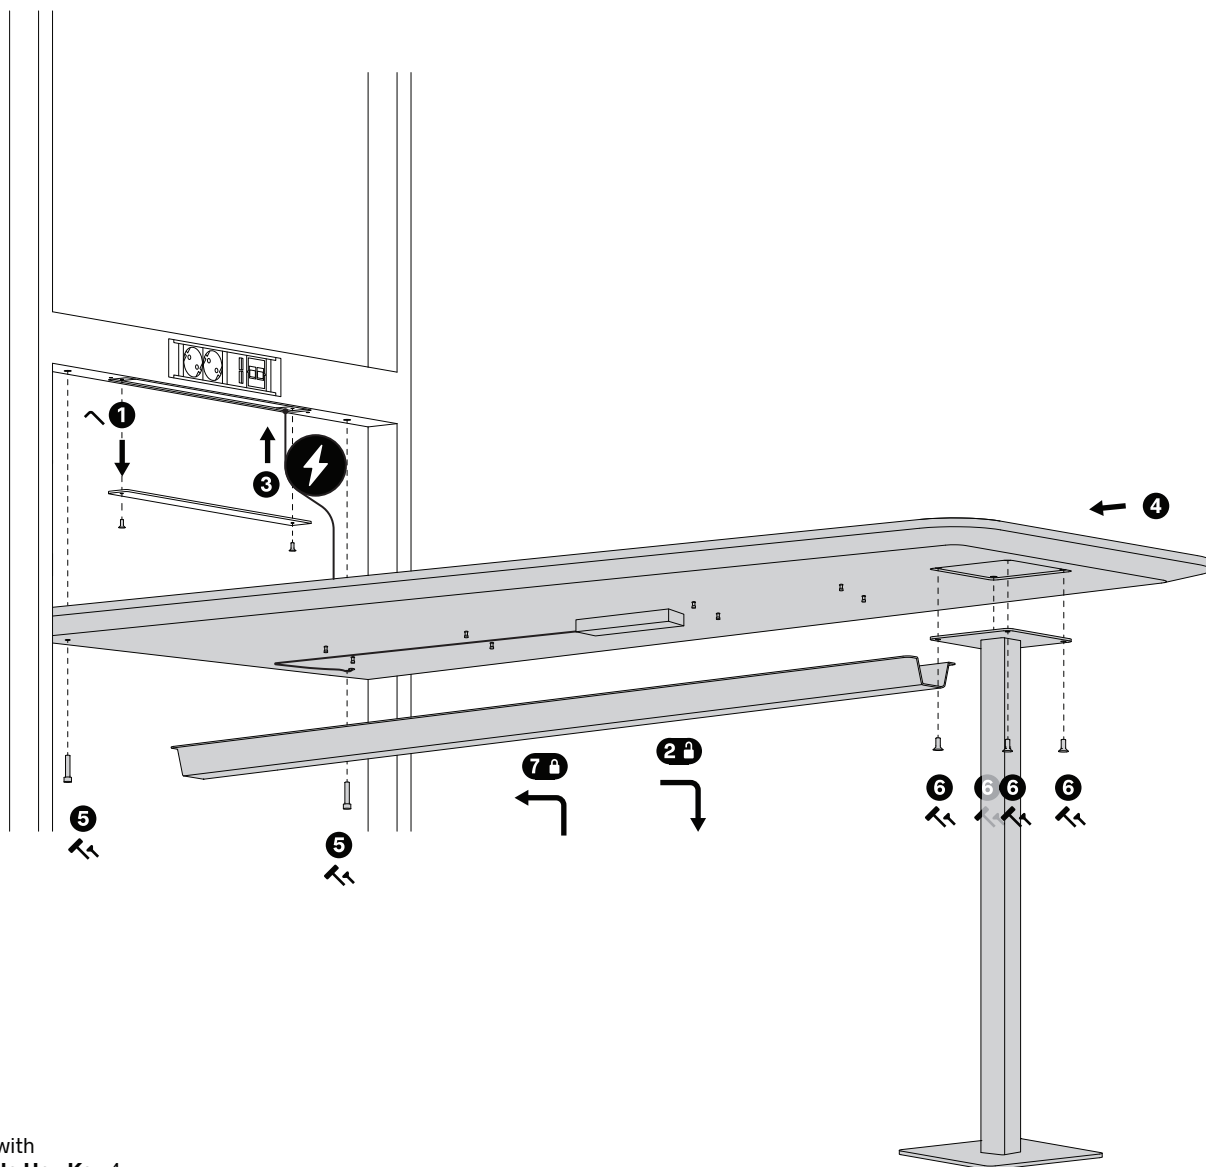

T05

T05 S

T06

T06 S

VESA Adapter

VESA Adapter

Interior Hanging Whiteboard

Interior Hanging Pinboard

T01 or T04

 x2 with
T-Handle Hex Key 4

 x4 with
T-Handle Hex Key 4

T02 or T03

 x2 with
T-Handle Hex Key 4

 x4 with
T-Handle Hex Key 4

T05 or TO6

 x2 with
T-Handle Hex Key 4

 x4 with
T-Handle Hex Key 4

T05 S or T06 S

 x2 with
T-Handle Hex Key 4

 x4 with
T-Handle Hex Key 4

VESA Adapter for Kameleon K1 (part 1/2)

VESA Adapter for Kameleon K1 (part 2/2)

 x2 with
T-Handle Hex Key 4

 x4 with
T-Handle Hex Key 4

VESA Adapter for Kameleon K2, K2+, K6, K7

K x2 with
T-Handle Hex Key 4

L x4 with
T-Handle Hex Key 4

Interior Hanging Whiteboard or Pinboard

 x4 with
T-Handle Hex Key 4

ASKIA

Eliade Tower,
Mircea Eliade No.18
RO-Bucharest, 012015