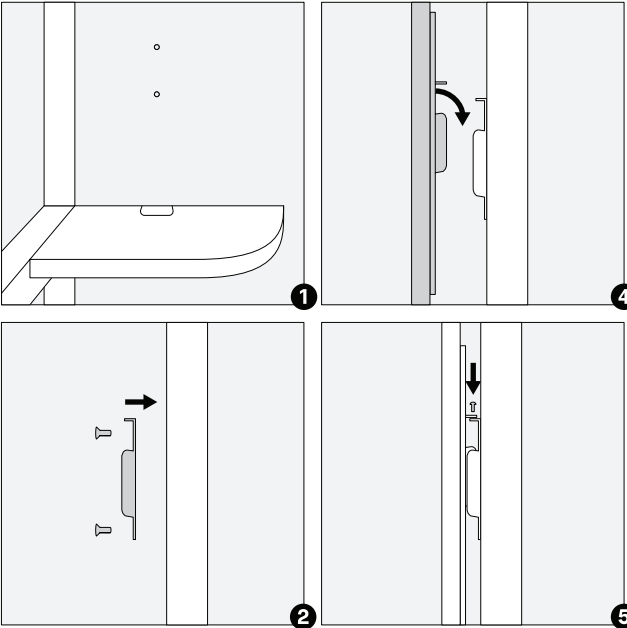

 x4 with
T-Handle Hex Key 4

T05 S or T06 S

 x2 with
T-Handle Hex Key 4

 x4 with
T-Handle Hex Key 4

VESA Adapter for Kameleon K1 (part 1/2)

VESA Adapter for Kameleon K1 (part 2/2)

 x2 with
T-Handle Hex Key 4

 x4 with
T-Handle Hex Key 4

VESA Adapter for Kameleon K2, K2+, K6, K7

K x2 with
T-Handle Hex Key 4

L x4 with
T-Handle Hex Key 4

Interior Hanging Whiteboard or Pinboard

 x4 with
T-Handle Hex Key 4

ASKIA

Eliade Tower,
Mircea Eliade No.18
RO-Bucharest, 012015