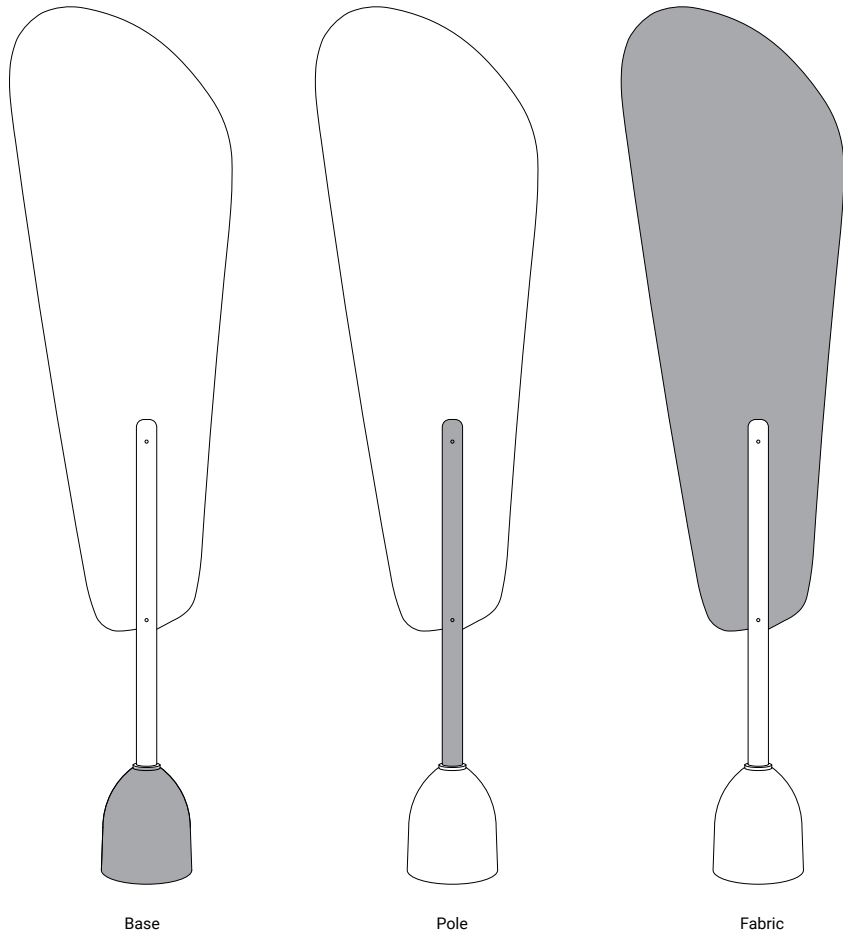

Base

Pole

Class C Lanee Melange by Chioccarello