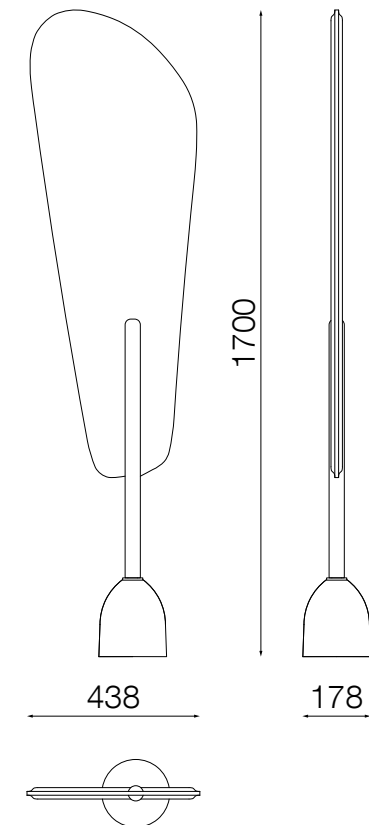

Base

White
Concrete

Grey
Concrete

Pole

Ash

Class C Lanee Melange by Chioccarello

C01
WM101

C02
WM103

C03
WM111

C04
WM112

C05
WM120

C06
WM125

C07
WM126

C08
WM132

C09
WM133

C10
WM139